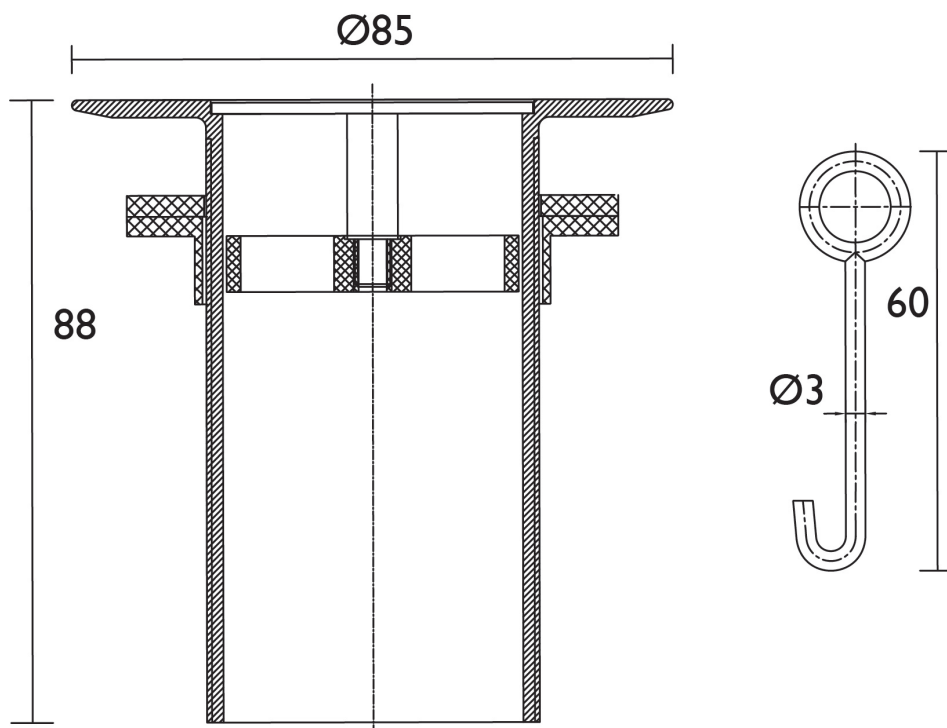

W SHW4 G

Accessories Shower Waste 4 Gold Plated

Features:

- Diameter of flange 85mm
- Solid brass construction

Product Certifications:

For more products, visit our website:
<http://www.bristan.com>

Specification

Main Construction Material:	Brass
Connection Inlet:	G1 1/2"
Connection Outlet:	G1 1/2"
Contemporary or Traditional:	Contemporary
Product Finish:	Gold Plated

Dimensions (measurements in mm)

**TECHNICAL
DATA
SHEET**