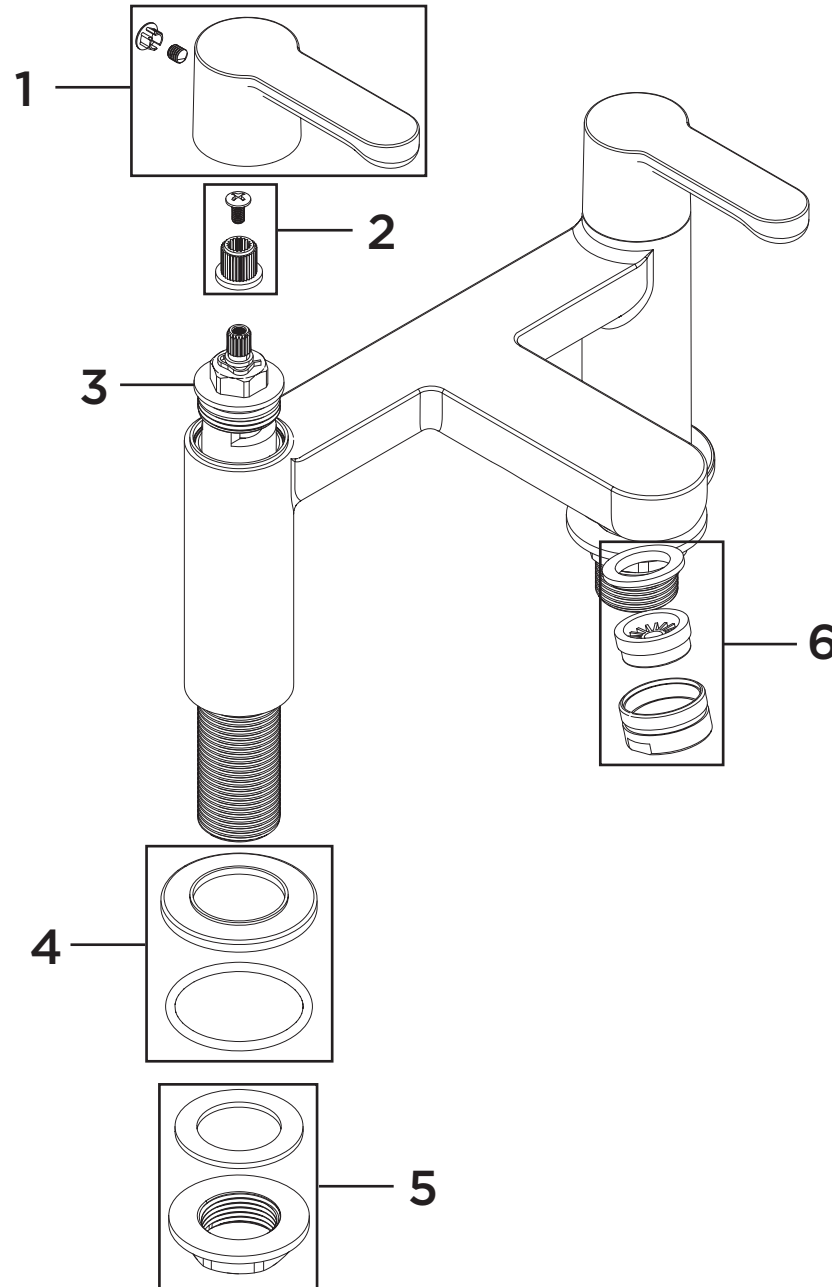

Product Code: NR BF C**Revision:** D3

1	Handle Assembly (Pair)
2	Spline Adaptor
3	3/4" Ceramic Disc Valve (Pair)
4	Plinth
5	3/4" Backnut & Washer (Pair)
6	M28 Flow Straightener