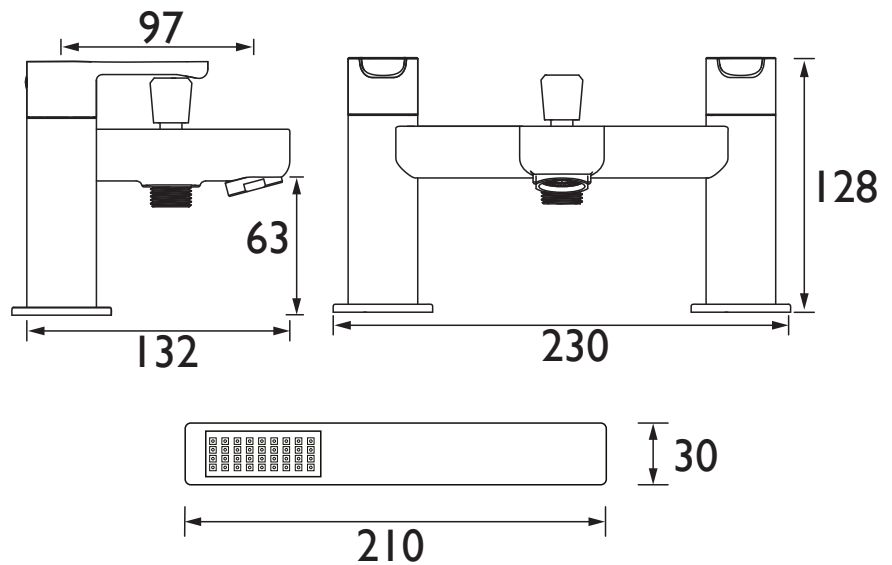

NR BSM C

NERO Tap Range Nero Bath Shower Mixer Chrome

Features:

- Long life and easy to use 1/4 turn ceramic disc valves
- Metal back nuts for added durability
- Includes 1.75m hose, rub-clean anti-limescale handset and wall bracket
- Easy to use lever handles

Product Type:	Bathroom Taps
Main Construction Material:	Brass
Mount Type:	Deck
Handle Type:	Lever
Connection Inlet:	3/4" BSP
Connection Outlet:	M28 Flow Straightener
Number of Tap Holes:	2
Valve/Cartridge Type:	3/4 Ceramic Disc Valve 1/4 Turn
Plumbing System Requirements:	Suitable for all plumbing systems, ideally balanced
Minimum Dynamic Pressure (bar):	0.2 bar
Maximum Dynamic Pressure (bar):	5.0 bar
Maximum Hot Water Temperature °C:	65°C
Maximum Static Pressure (bar):	10 bar
Flow Type:	Single
Isolation Included:	No

Dimensions (measurements in mm)

Flow Rates (l/min)

System Pressure (bar)	0.2	0.5	1	2	3	5
Through Bath Filler (mixed)	22.2	35.1	49.6	70.1	85.9	110.9
Through Handset (mixed)	4.1	6.4	9.1	12.8	15.7	20.3

TECHNICAL DATA SHEET