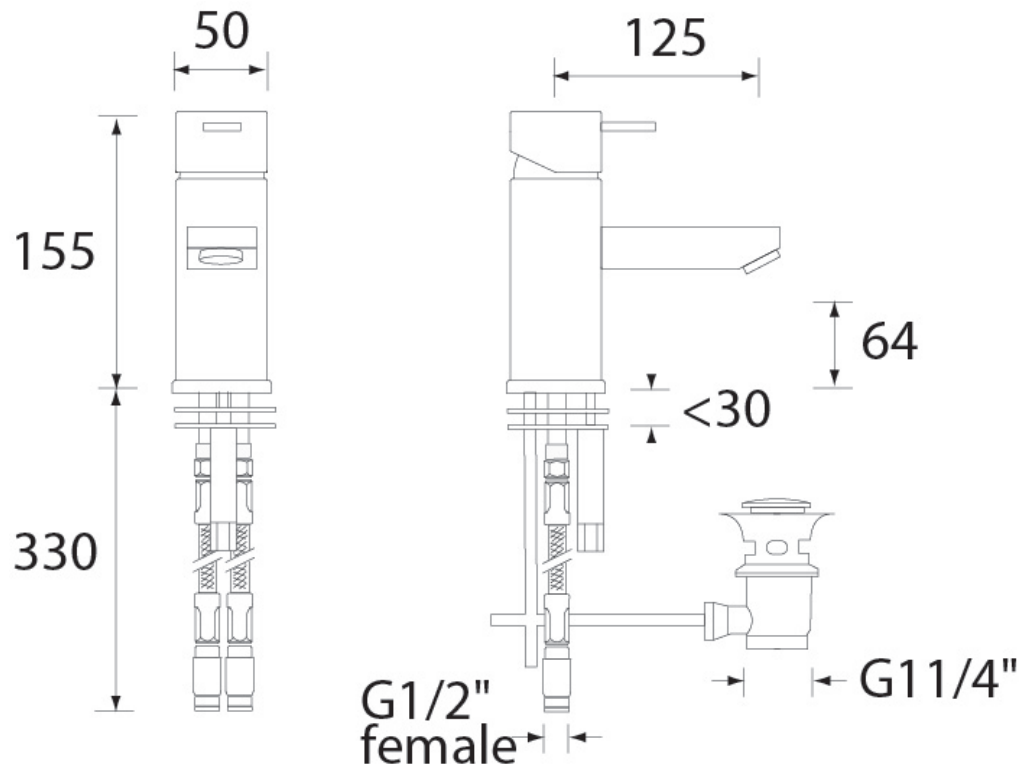

### Specification

<b>Product Type:</b>	Bathroom Taps
<b>Main Construction Material:</b>	Brass
<b>Mount Type:</b>	Deck
<b>Handle Type:</b>	Lever
<b>Connection Inlet:</b>	1/2" Female Flexible Tails
<b>Number of Tap Holes:</b>	1
<b>Valve/Cartridge Type:</b>	35mm Cartridge
<b>Plumbing System Requirements:</b>	All - Ideally Balanced
<b>Working Pressure Range:</b>	Min. 0.5 Bar - Max. 5.0 Bar
<b>Maximum Hot Water Temperature: °C</b>	65
<b>Maximum Static Pressure: (bar)</b>	10
<b>Flow Type:</b>	Single Flow
<b>Isolation Included:</b>	No

### Dimensions (measurements in mm)