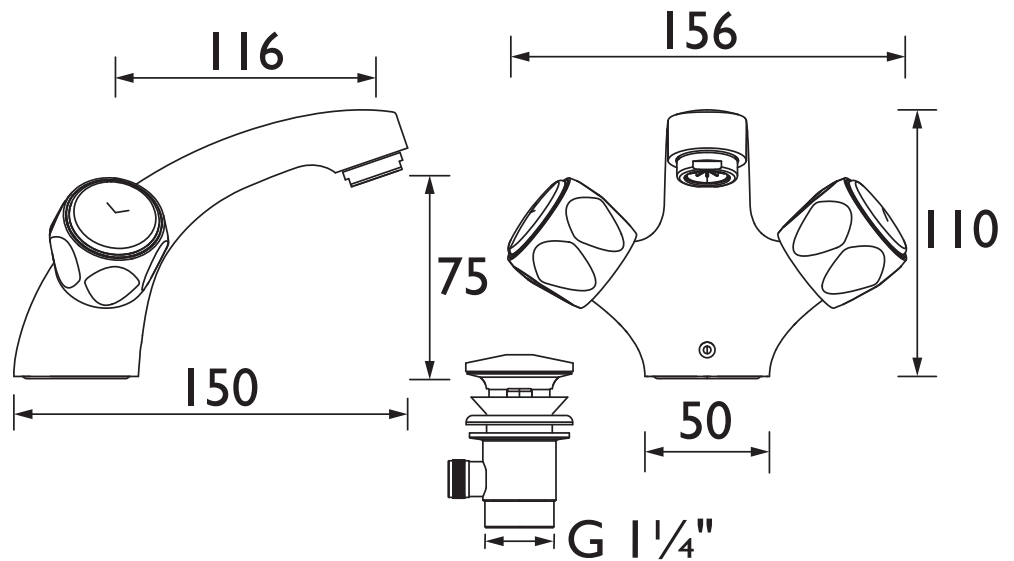

VAC BAS C MT

VALUE Tap Range Club Mono Basin Mixer With Pop Up Waste with Metal Heads Chrome

Features:

- Everything you need in the box including flexible tails and pop-up waste so nothing to buy separately.
- A hard-wearing, flawless, scratch resistant chrome finish that lasts for years. Salt spray tested to ensure added durability.
- 5 year parts and 1 year labour guarantee for peace of mind.
- Co-ordinating Bathroom taps and Accessories available

Product Certifications:

WRAS Cert. Number: 1906903
WRAS Expiry Date: 30/06/2024

For more products, visit our website:
<http://www.bristan.com>

Specification

| | |
|--|-----------------------------------|
| Product Type: | Bathrooms Taps |
| Main Construction Material: | Brass |
| Mount Type: | Deck Mounted |
| Handle Type: | Club Handles |
| Connection Inlet: | M10x300mm x 1/2BSP Flexi Tails |
| Connection Outlet: | M24 Flow Straightener |
| Number of Tap Holes: | 1 |
| Valve/Cartridge Type: | 1/2" Standard Valve |
| Plumbing System Requirements: | Suitable for all plumbing systems |
| Minimum Dynamic Pressure: | 0.2 Bar |
| Maximum Dynamic Pressure: | 5.0 Bar |
| Maximum Hot Water Temperature: °C | 65 |
| Maximum Static Pressure: (bar) | 10 |
| Flow Type: | Single Flow |
| Isolation Included: | No |

Dimensions (measurements in mm)

Flow Rates (l/min)

| System Pressure (bar) | 0.2 | 0.5 | 1 | 2 | 3 | 5 |
|-----------------------|-----|------|----|------|----|------|
| VAC BAS C MT | 6.8 | 11.5 | 17 | 22.2 | 28 | 34.5 |