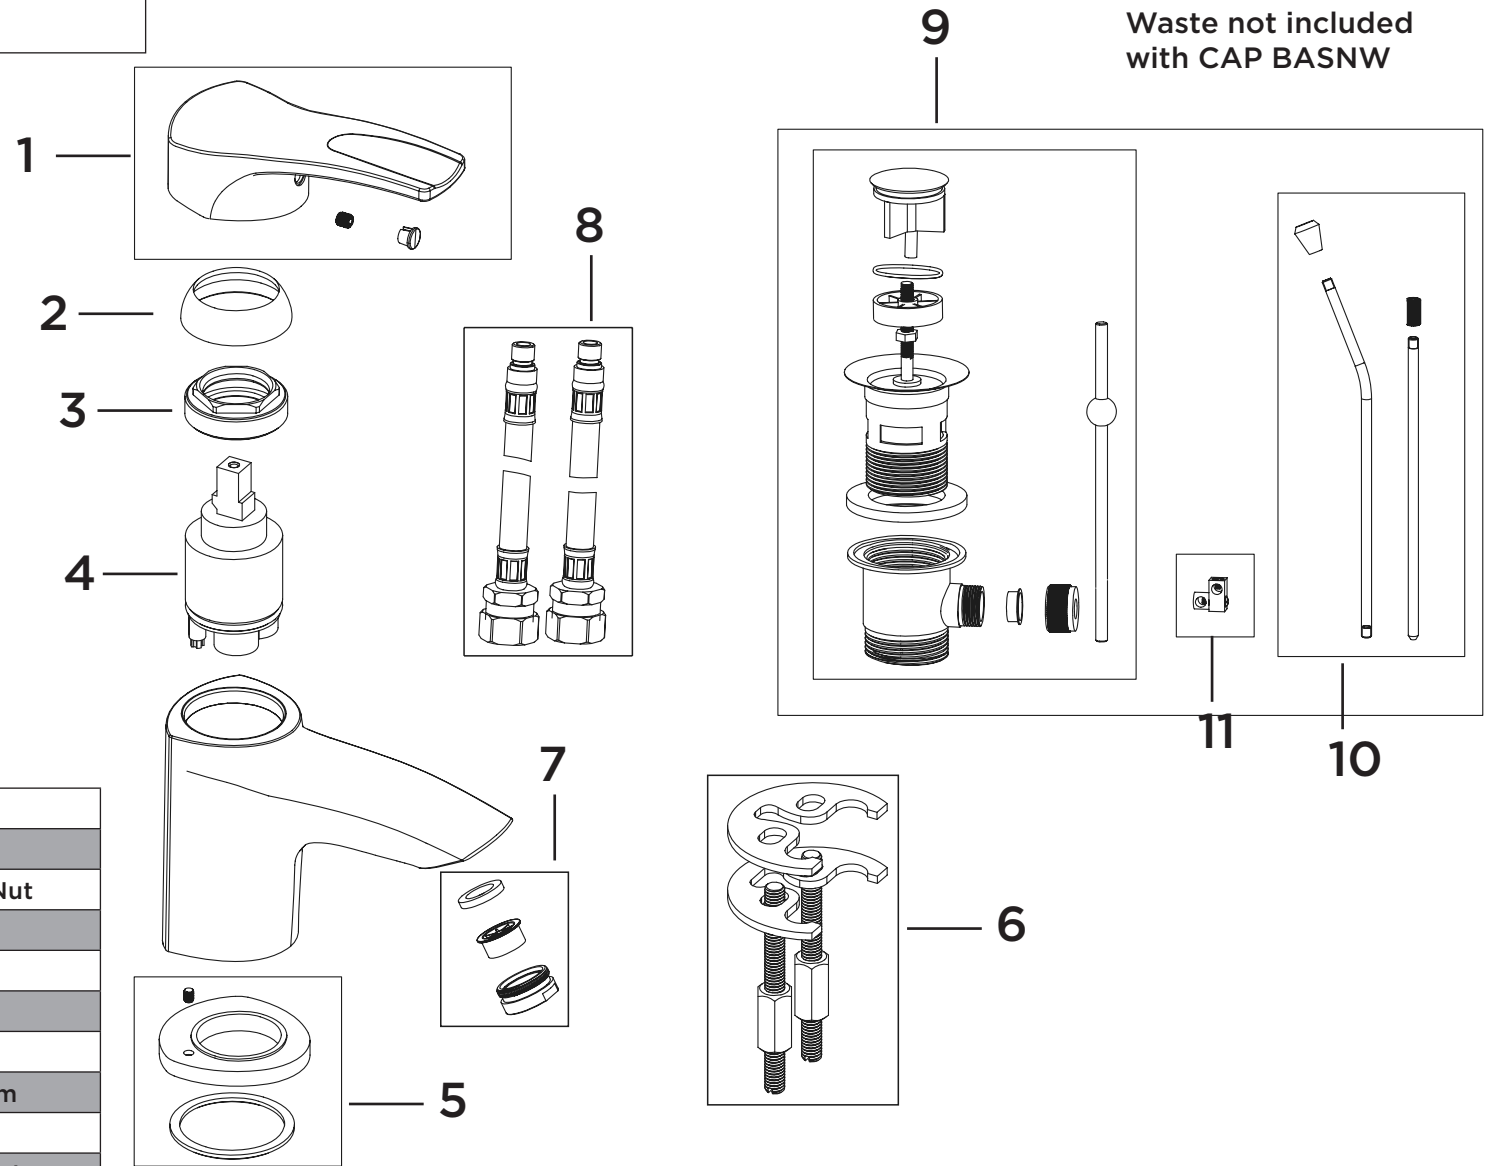

Product Code: CAP BAS/EBAS/BASNW

Revision: D7

1	Handle Assembly
2	Shroud
3	Cartridge Retaining Nut
4	Cartridge
5	Plinth & Washer
6	Fixing kit
7	Flow Limiter
8	Flexible Tails 300mm
9	Waste
10	Waste Operating Rod
11	Pop up Link