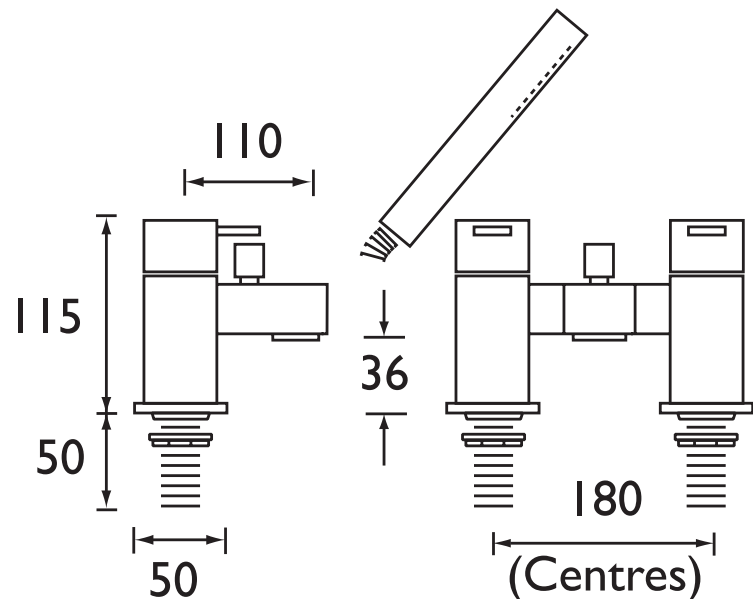

QD BSM C

QUADRATO Tap Range Quadrato Bath Shower Mixer Chrome

Features:

- Long life and easy to use 1/4 turn ceramic disc valves
- Metal back nuts for added durability
- Includes 1.75m hose, rub-clean anti-limescale handset and wall bracket
- Minimum working pressure of 0.5 bar
- 1.75m shower hose

Product Certifications:

For more products, visit our website:
<http://www.bristan.com>

Specification

Product Type:	Bathroom Taps
Main Construction Material:	Brass
Mount Type:	Deck
Handle Type:	Paddle
Connection Inlet:	3/4" BSP
Connection Outlet:	M28 Flow Straightener
Number of Tap Holes:	2
Valve/Cartridge Type:	3/4" Ceramic Disc Valves
Plumbing System Requirements:	All, preferably balanced
Working Pressure Range:	Min: 0.5 bar, Max: 5 bar
Maximum Hot Water Temperature: °C	65
Maximum Static Pressure: (bar)	10
Flow Type:	Single
Isolation Included:	No

Dimensions (measurements in mm)

1750mm HOSE, RUB CLEAN
HANDSET & WALL BRACKET

Flow Rates (l/min)

System Pressure (bar)	0.5	1	2	3	5
Through Handset	6.8	10.3	15.6	20	28.6
Through Bath Filler	13.9	20.2	28.8	35.5	46.1

TECHNICAL
DATA
SHEET

BRISTAN
TAPS & SHOWERS D4