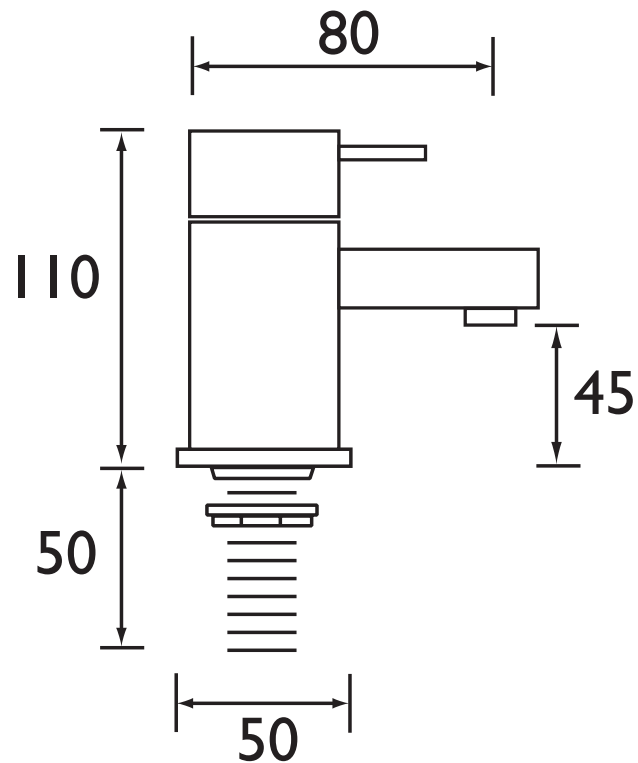

# QD 3/4 C

### Specification

<b>Product Type:</b>	Bathroom Taps
<b>Main Construction Material:</b>	Brass
<b>Mount Type:</b>	Deck
<b>Handle Type:</b>	Paddle
<b>Connection Inlet:</b>	3/4" BSP
<b>Connection Outlet:</b>	M24 Aerator
<b>Number of Tap Holes:</b>	2
<b>Valve/Cartridge Type:</b>	3/4" Ceramic Disc Valve
<b>Plumbing System Requirements:</b>	All, preferably balanced
<b>Working Pressure Range:</b>	Min: 0.2 bar, Max: 5 bar
<b>Maximum Hot Water Temperature: °C</b>	65
<b>Maximum Static Pressure: (bar)</b>	10
<b>Flow Type:</b>	Single
<b>Isolation Included:</b>	No

### Dimensions (measurements in mm)

### Flow Rates (l/min)

System Pressure (bar)	0.2	0.5	1	2	3	5
QD 3/4 C	11	19	27.2	38.8	46.9	60.6

TECHNICAL  
DATA  
SHEET

**BRISTAN**  
TAPS & SHOWERS

D5