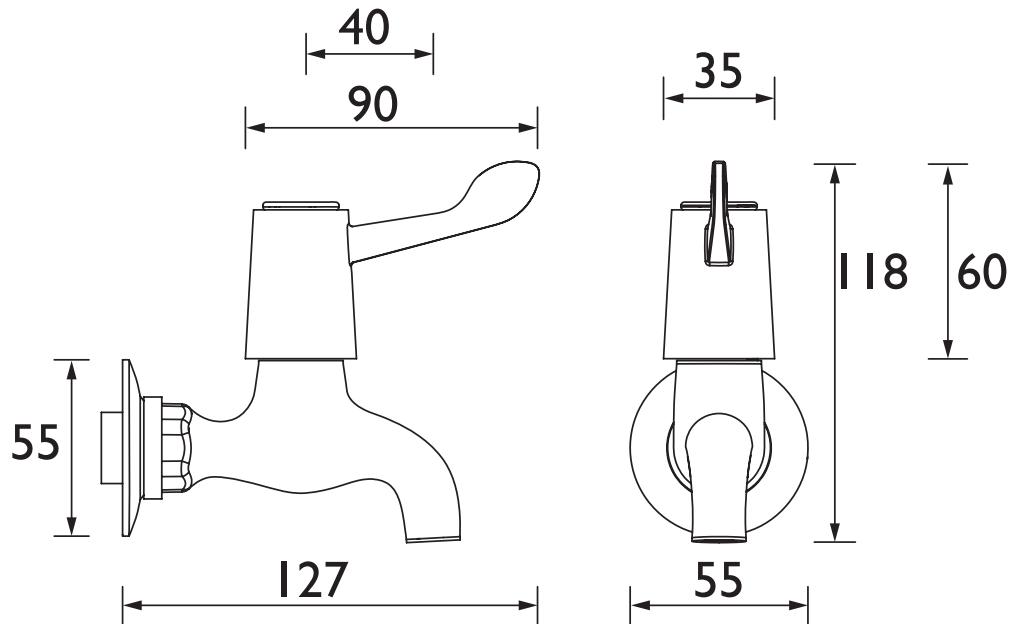

### Specification

<b>Product Type:</b>	Kitchen Taps
<b>Main Construction Material:</b>	Brass
<b>Mount Type:</b>	Wall Mounted
<b>Handle Type:</b>	Lever Handles
<b>Connection Inlet:</b>	1/2" BSP
<b>Connection Outlet:</b>	M16 Flow Straightener
<b>Number of Tap Holes:</b>	N/A
<b>Valve/Cartridge Type:</b>	1/4 Turn 1/2" Ceramic Disc Valve
<b>Plumbing System Requirements:</b>	Suitable for all plumbing systems
<b>Minimum Dynamic Pressure:</b>	0.2 bar
<b>Maximum Dynamic Pressure:</b>	0.5 bar
<b>Maximum Hot Water Temperature: °C</b>	65
<b>Maximum Static Pressure: (bar)</b>	10
<b>Flow Type:</b>	Single Flow
<b>Isolation Included:</b>	No

### Dimensions (measurements in mm)