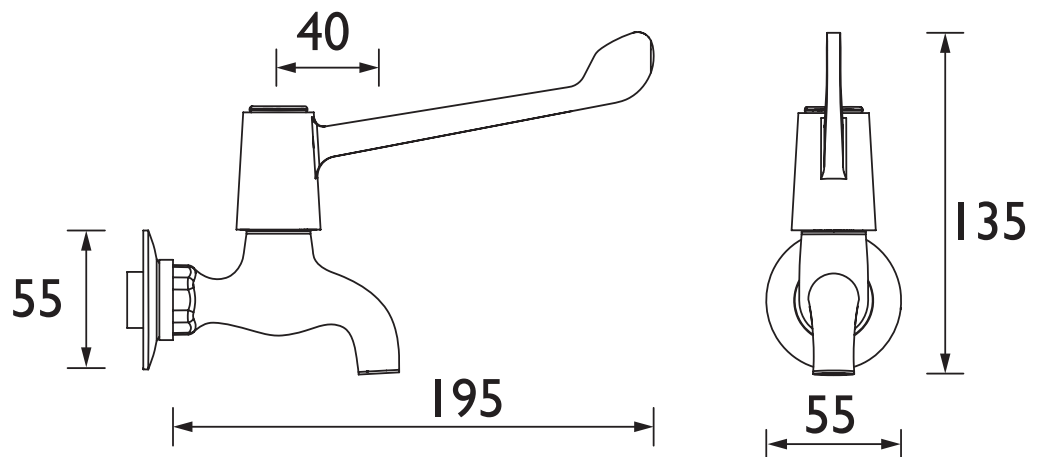

VAL BIB C 6 CD

VALUE Tap Range Lever Bib Taps Chrome With 6 Levers & Ceramic Disc Valves

Features:

- Long life and easy to use 1/4 turn ceramic disc valves
- Supplied with 6" (152mm) metal lever handles

Product Certifications:

WRAS Cert. Number: 2003902
WRAS Expiry Date: 31/03/2025

For more products, visit our website:
<http://www.bristan.com>

Specification

Product Type:	Taps
Main Construction Material:	Brass
Mount Type:	Wall Mounted
Handle Type:	Lever Handles (Image shows 3" handles)
Connection Inlet:	½" BSP
Connection Outlet:	N/A
Number of Tap Holes:	2
Valve/Cartridge Type:	Quarter Turn Ceramic Disc Valves
Plumbing System Requirements:	All - Ideally Balanced
Working Pressure Range:	Min. 0.2 Bar, Max 7.0 Bar
Maximum Hot Water Temperature: °C	60
Maximum Static Pressure: (bar)	10
Flow Type:	Single Flow

Dimensions (measurements in mm)

Flow Rates (l/min)

System Pressure (bar)	0.2	0.5	1	2	3	5
VAL BIB C 6 CD	7.8	12.1	17	24.4	29.8	38.5

TECHNICAL
DATA
SHEET

BRISTAN

D8