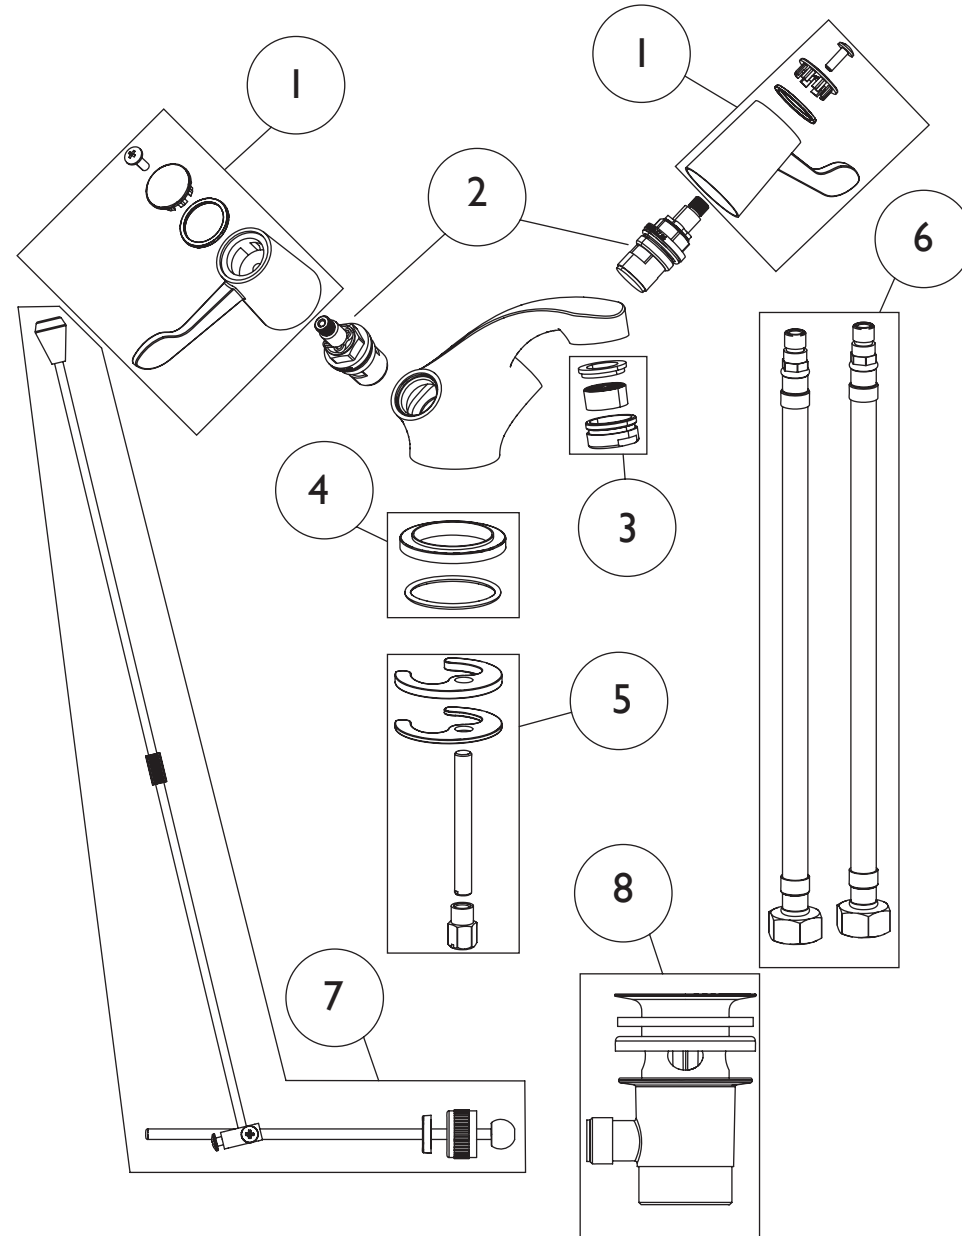

**Product Code:** VAL BAS C CD**Revision:** D2

1	Handle Assembly
2	Cartridge
3	Flow Straightener
4	Plinth & Washer
5	Fixing Kit
6	Inlet Connection Flexi
7	Pop-Up Waste Rod
8	Pop-Up Waste