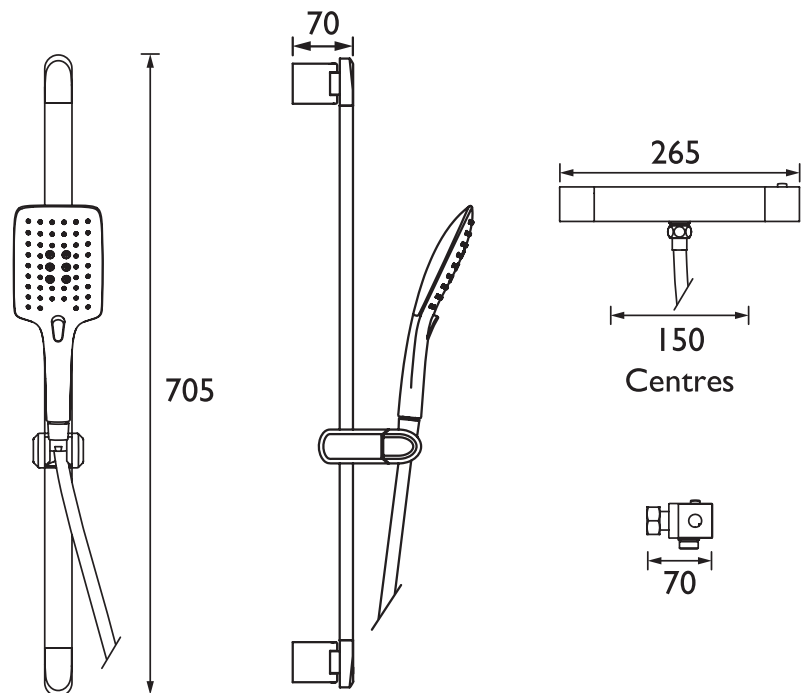

### Specification

Finish/Colour:	Chrome Plated
Main Construction Material:	Brass
No of Controls:	2
Shower Type:	Bar Shower
Shower Head Type:	Multi-Function Handset
Shower Kit:	Adjustable Riser
Valve/Cartridge Type:	1/2" Ceramic Disc Valve - 1/4 turn
Maximum Hot Water Supply Temperature °C:	65
Plumbing System Suitability:	Suitable for all plumbing systems, ideally balanced
Minimum Dynamic Pressure (bar):	0.3
Maximum Dynamic Pressure (bar):	5
Maximum Static Pressure (bar):	10
Connection Inlet:	15mm Compression
Connection Outlet:	G 1/2"
Isolation Valve Included:	Yes
Check Valve Included:	Yes

### Features:

- Supplied with our wallmount 12 fixing kit. The simplest solution for installing, maintaining and replacing bar showers, using built in front-of-wall isolation valves.
- Thermostatic cartridge with preset temperature stop at 38°C, can be over-riden to a maximum of 46°C
- Dual control - flow and temperature are controlled separately
- Automatic shut-off in the event of hot or cold water supply failure
- 15mm inlet connections

### Dimensions (measurements in mm)