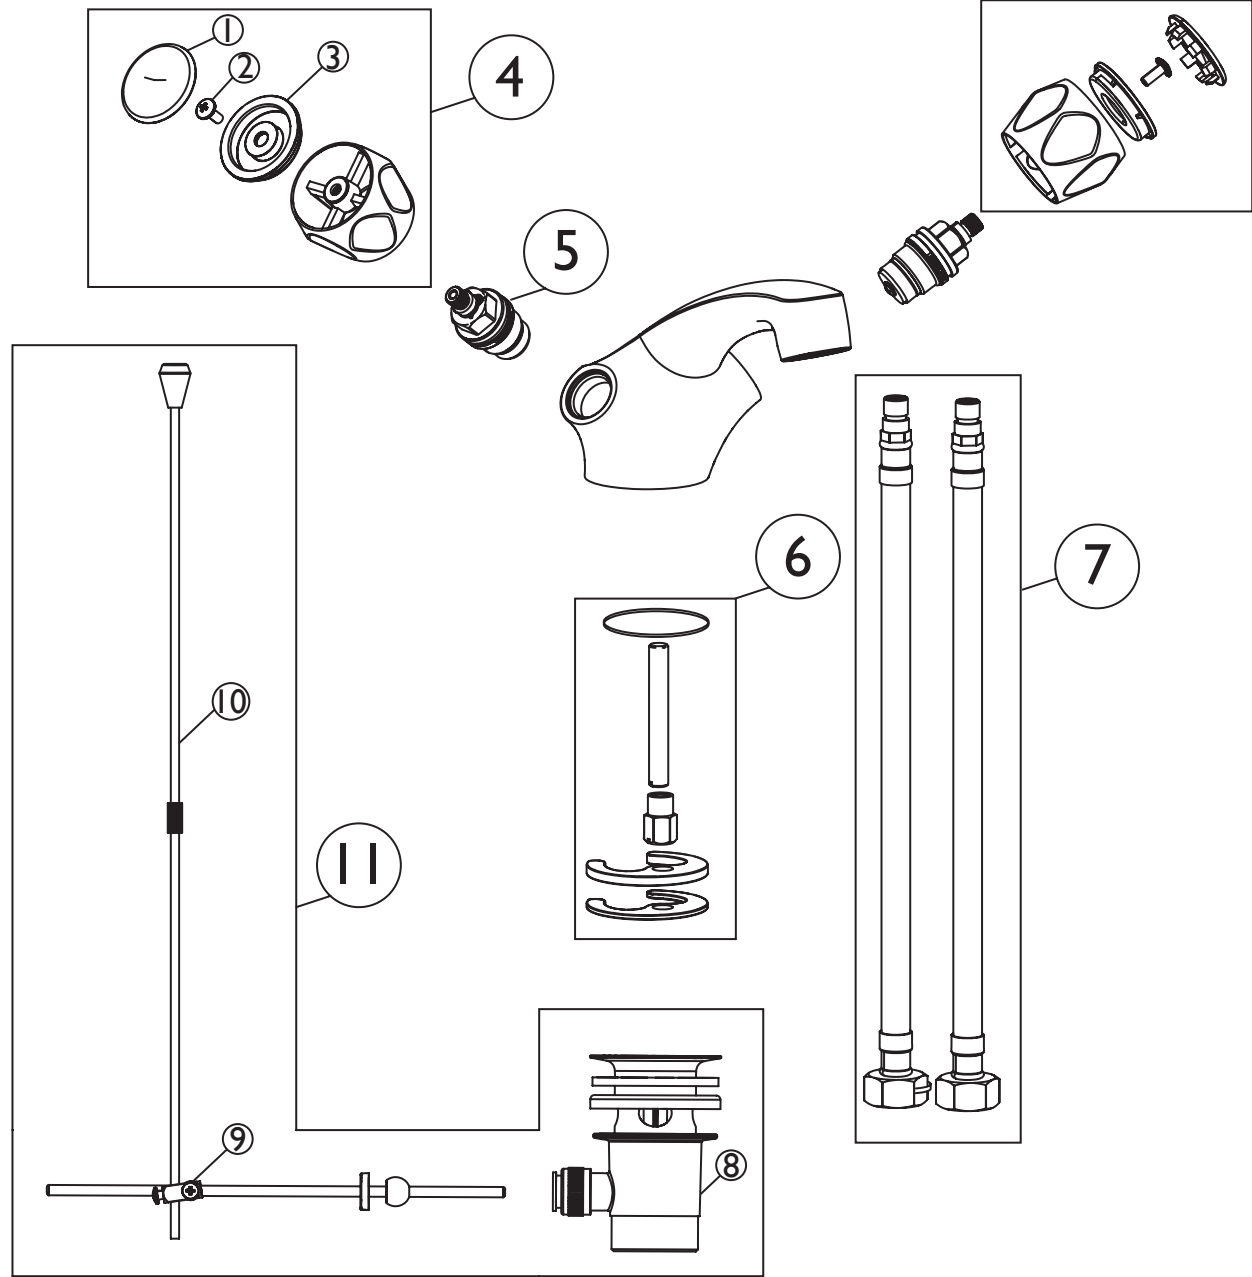

Product Code: VAC DFBAS C MT

Revision: D2

1	Inclide Cap (Pair)
2	Screw Handle
3	Indice (Pair)
4	Handle Assembly (Pair)
5	Standard 1/2" Valve
6	Fixing Kit
7	Flexi Inlet Connection (Pair)
8	Waste Body
9	Pop-Up Rod Connector
10	Pop-Up Rod and Knob
11	Pop-Up Waste Assembly