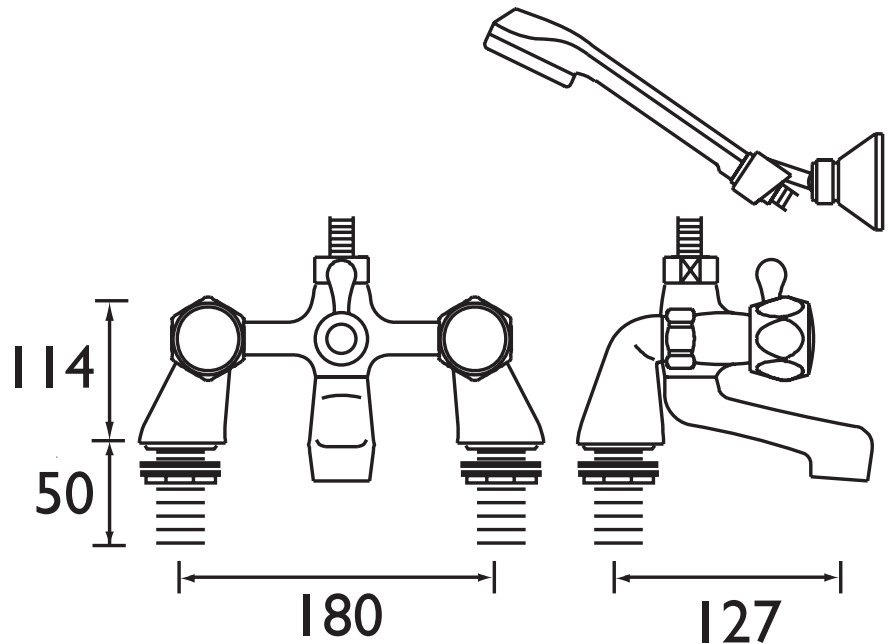

VAC PBSM C MT

VALUE Tap Range Club Pillar Bath Shower Mixer with Metal Heads Chrome

Features:

- Metal back nuts for added durability
- Metal handles
- Includes 1.5m hose, handset and wall bracket

Product Certifications:

WRAS Cert. Number: 1805001
WRAS Expiry Date: 31/05/2023

KIWA Cert. Number: 2302744
KIWA Expiry Date: 13/02/2028

For more products, visit our website:
<http://www.bristan.com>

Specification

Product Type:	Bathroom Taps
Main Construction Material:	Brass
Mount Type:	Deck Mounted
Handle Type:	Round
Connection Inlet:	3/4" BSP
Connection Outlet:	Aerator
Number of Tap Holes:	2
Valve/Cartridge Type:	1/2" Compression Valves
Plumbing System Requirements:	All - Ideally balanced
Working Pressure Range:	Min 0.2 bar, Max 7.0 bar
Maximum Hot Water Temperature: °C	65
Maximum Static Pressure: (bar)	10
Flow Type:	Single Flow
Isolation Included:	No

Dimensions (measurements in mm)

1500mm HOSE, HANDSET &
WALL BRACKET

Flow Rates (l/min)

System Pressure (bar)	0.2	0.5	1	2	3	5
VAC PBSM C MT	17.3	27.2	38.5	54.5	66.7	86.2

TECHNICAL
DATA
SHEET

BRISTAN

D10