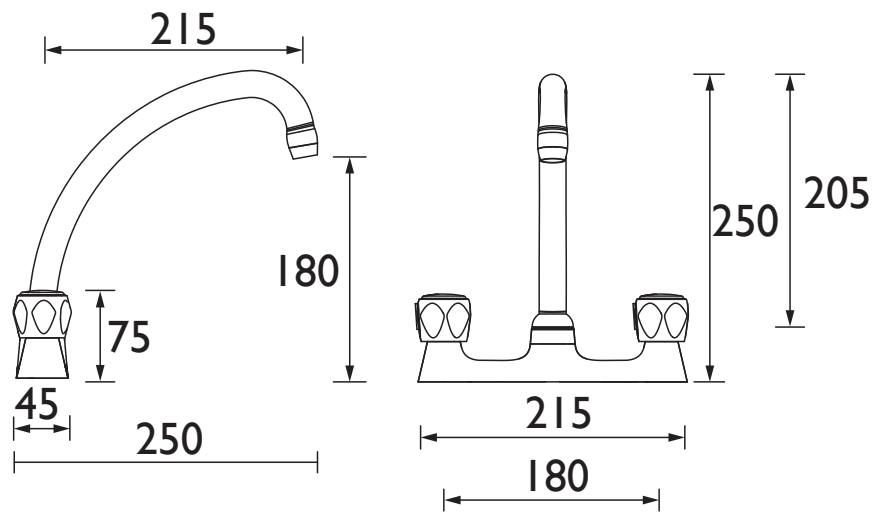

VAC BDSM C MT

VALUE Tap Range
Club Budget Deck Sink Mixer
Chrome With Metal Heads

Features:

- Metal handles

Product Certifications:

WRAS Cert. Number: 251003302
WRAS Expiry Date: 31/10/2030

For more products, visit our website:
<http://www.bristan.com>

Specification

Product Type:	Kitchen Taps
Main Construction Material:	Brass; ABS; Zinc Alloy
Mount Type:	Deck
Handle Type:	Club Handles
Connection Inlet:	1/2" BSP
Connection Outlet:	Open
Number of Tap Holes:	2
Valve/Cartridge Type:	1/2" Compression Valve
Plumbing System Requirements:	Suitable for all plumbing systems
Minimum Dynamic Pressure (bar):	0.2 bar
Maximum Dynamic Pressure (bar):	5 bar
Maximum Hot Water Temperature °C:	60°C
Maximum Static Pressure (bar):	10 bar
Flow Type:	Single Flow
Isolation Included:	No

Dimensions (measurements in mm)

Flow Rates (l/min)

System Pressure (bar)	0.2	0.5	1	2	3	5
VAC BDSM C MT (mixed)	14.8	23.4	33	46.9	57.4	74.1

TECHNICAL
DATA
SHEET

BRISTAN

D11