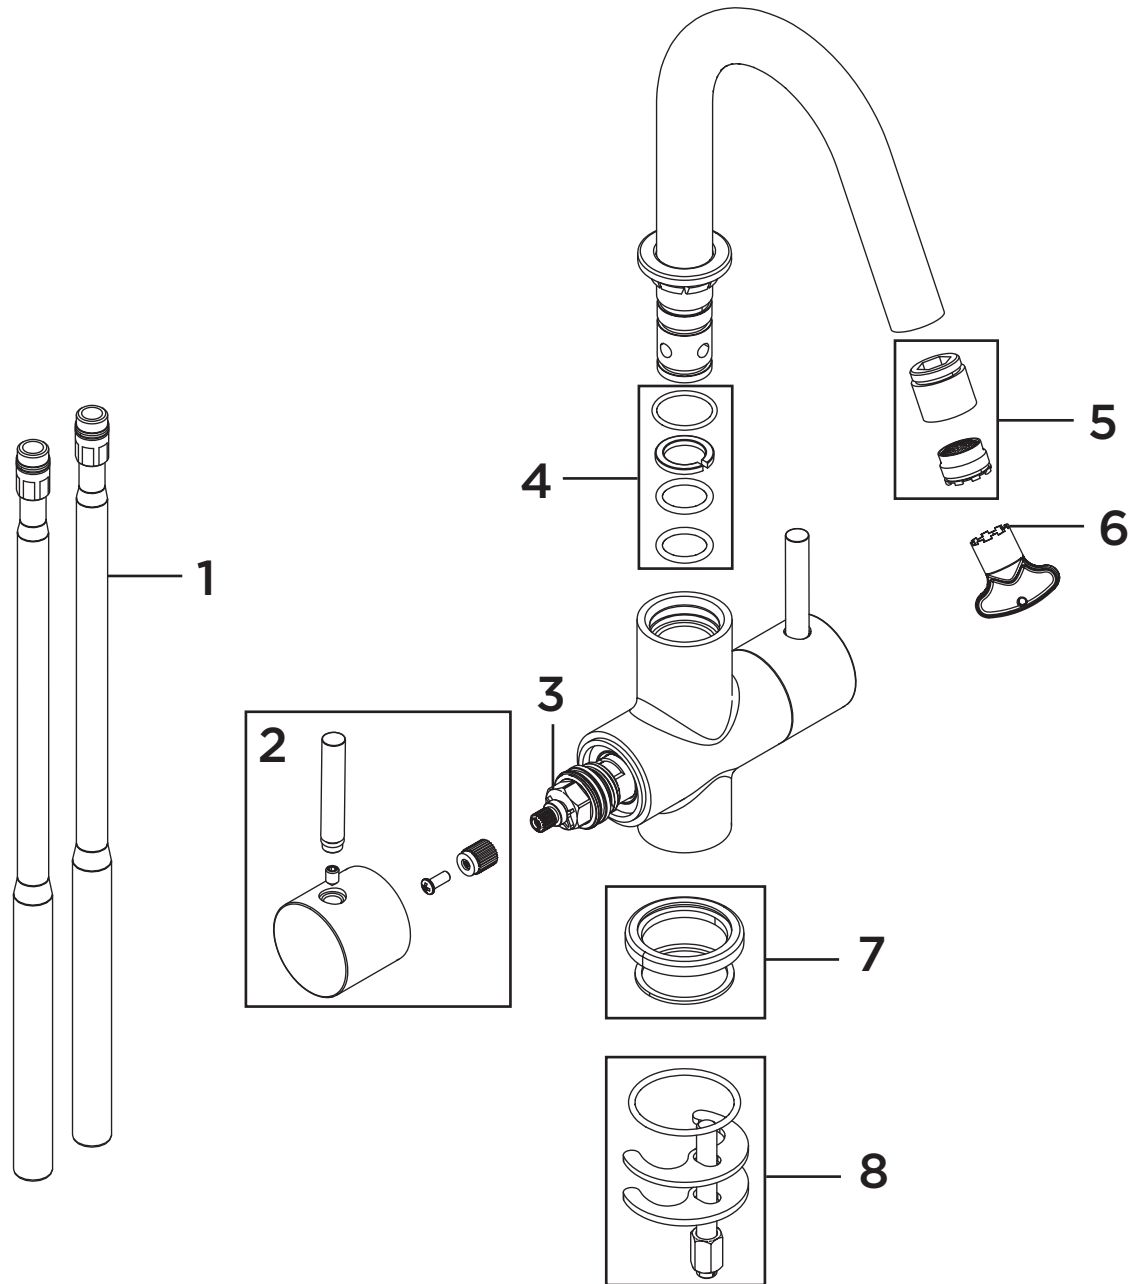

Product Code: PM BAS2 C
Revision: D3

1	M12 Copper Tails (Pair)
2	Handle Assembly inc. Spline Adaptors (Pair)
3	1/2" Ceramic Disc Valves (Pair)
4	Spout Seals Kit
5	Aerator and Housing
6	M20 Aerator Key
7	Plinth & Washer
8	Fixing Kit