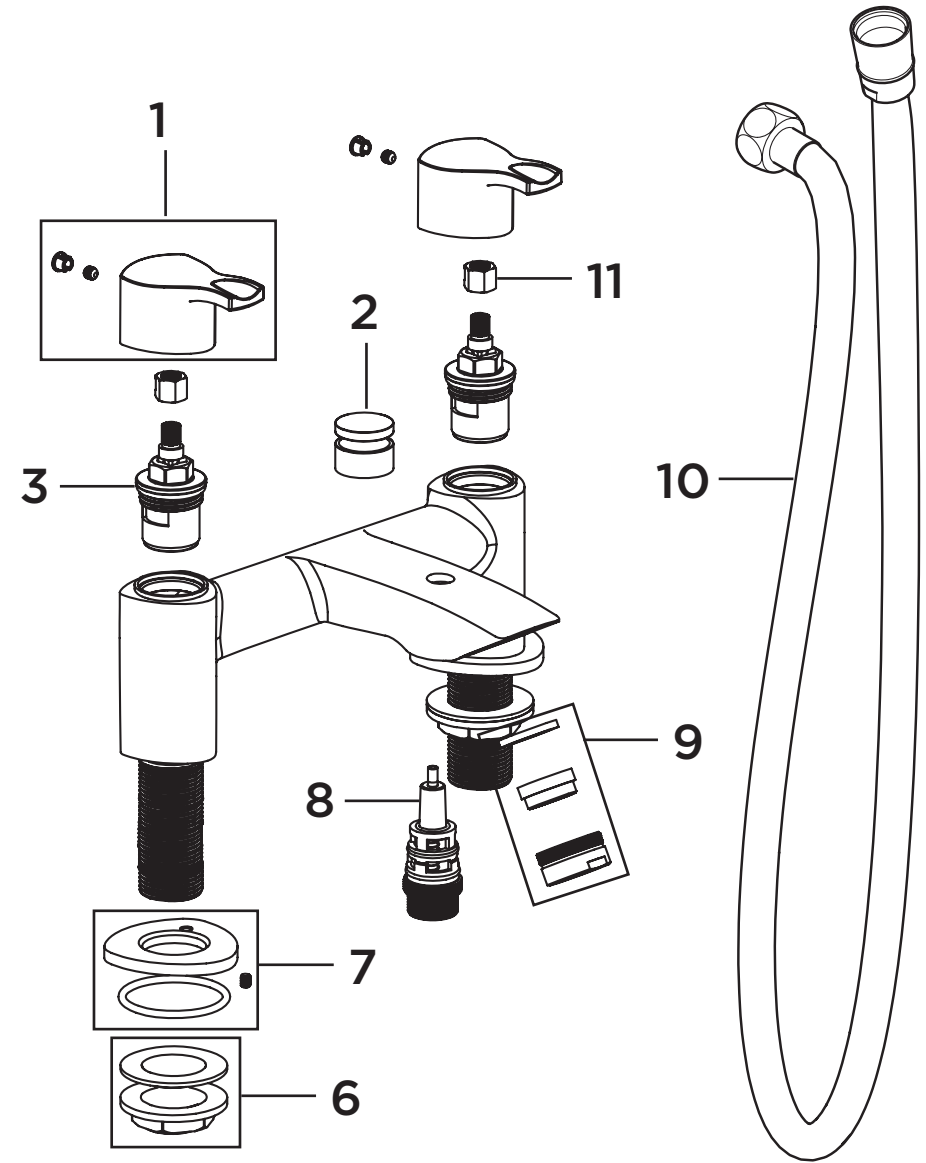

Product Code: CAP BSM C

Revision: D4

1	Handle Assembly (Pair)
2	Diverter Knob
3	3/4" Ceramic Disc Valves (Pair)
4	Single Function Handset
5	Wall Bracket Assembly
6	3/4" Backnut & Washer
7	Plinth inc Washer and Screw
8	Diverter Mechanism
9	M28 Flow Straightener
10	1.5m Hose
11	Spline Adaptor