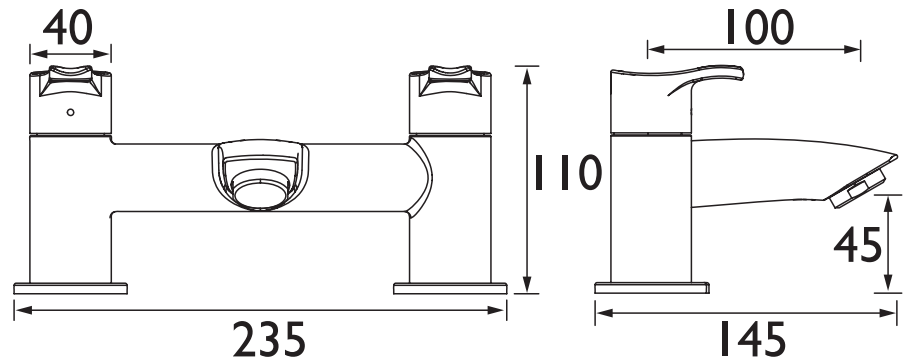

### Specification

Product Type:	Taps
Main Construction Material:	Brass
Mount Type:	Deck
Handle Type:	Lever
Connection Inlet:	3/4" BSP
Connection Outlet:	M28 Flow Straightener
Number of Tap Holes:	2
Valve/Cartridge Type:	3/4 Ceramic Disc Valves 1/4 Turn
Plumbing System Requirements:	Suitable for all plumbing systems
Minimum Dynamic Pressure (bar):	0.2 bar
Maximum Dynamic Pressure (bar):	5.0 bar
Maximum Hot Water Temperature °C:	65°C
Maximum Static Pressure (bar):	10 bar
Flow Type:	Single
Isolation Included:	No

### Dimensions (measurements in mm)