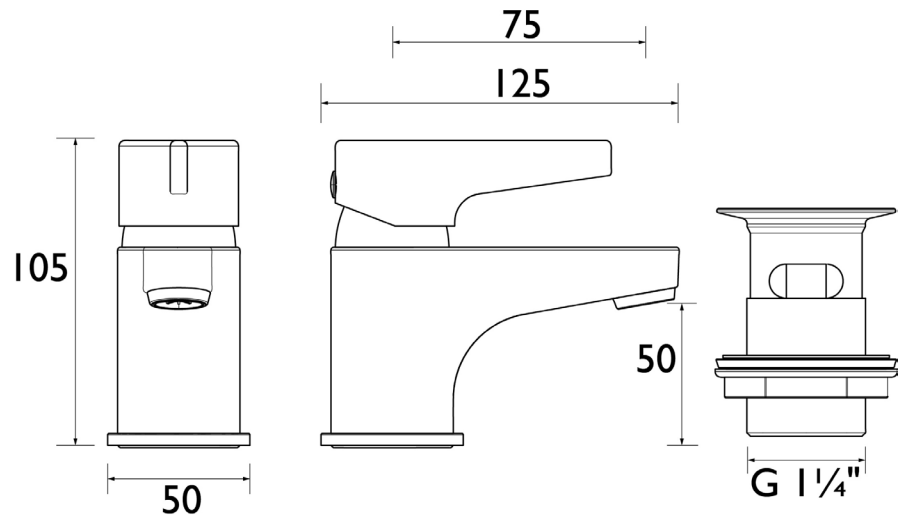

Product Certifications:

WRAS Cert. Number: 2205905
WRAS Expiry Date: 31/05/2027

For more products, visit our website:
<http://www.bristan.com>

Specification

Product Type:	Bathroom Tap
Main Construction Material:	Brass
Mount Type:	Deck Mounted
Handle Type:	Lever Handle
Connection Inlet:	M10 x 15mm Screw-in Copper Pipes
Connection Outlet:	Flow Straightener
Number of Tap Holes:	1
Valve/Cartridge Type:	35mm Ceramic Cartridge
Plumbing System Requirements:	Suitable for all plumbing systems
Minimum Dynamic Pressure (bar):	0.2 bar
Maximum Dynamic Pressure (bar):	5.0 bar
Maximum Hot Water Temperature °C:	65°C
Maximum Static Pressure (bar):	10 bar
Flow Type:	Single Flow
Isolation Included:	No

Dimensions (measurements in mm)

Flow Rates (l/min)

System Pressure (bar)	0.2	0.5	1	2	3	5
DUL BAS C (mixed)	5.6	8.9	12.6	17.8	21.8	28.1

TECHNICAL DATA SHEET

BRISTAN

D10