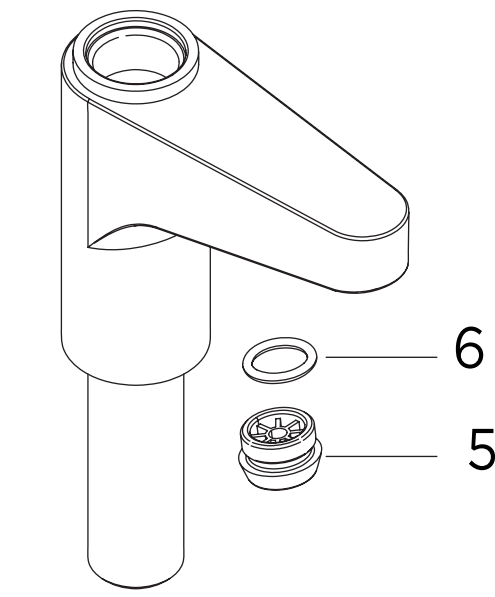

Product Code: DUL 1/2 C
Revision: D2

1	Back nut and Washer
2	Hot & Cold CD Valves (Pair)
3	Washer for Plinth
4	Plinth
5	Anti-Splash
6	O-Ring
7	Handle Assembly (Pair)
8	Handle Screw
9	Indice (Pair)