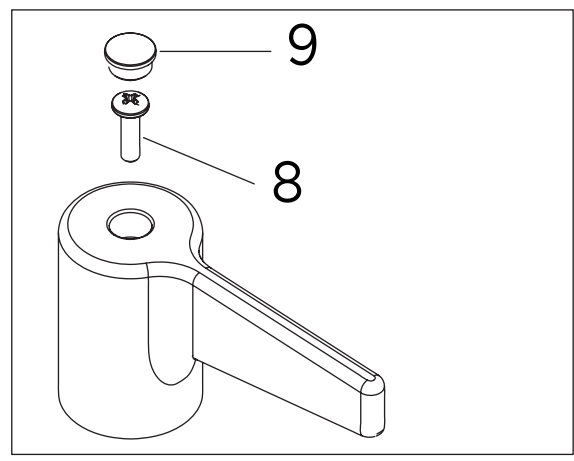

Product Code: DUL 1/2 C
Revision: D2

1	Back nut and Washer
2	Hot & Cold CD Valves (Pair)
3	Washer for Plinth
4	Plinth
5	Anti-Splash
6	O-Ring
7	Handle Assembly (Pair)
8	Handle Screw
9	Indice (Pair)