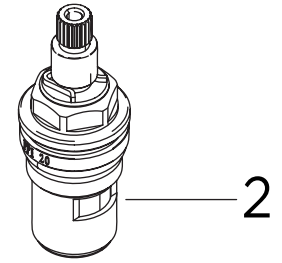

Product Code: DUL 1/2 C
Revision: D2

1	Back nut and Washer
2	Hot & Cold CD Valves (Pair)
3	Washer for Plinth
4	Plinth
5	Anti-Splash
6	O-Ring
7	Handle Assembly (Pair)
8	Handle Screw
9	Indice (Pair)