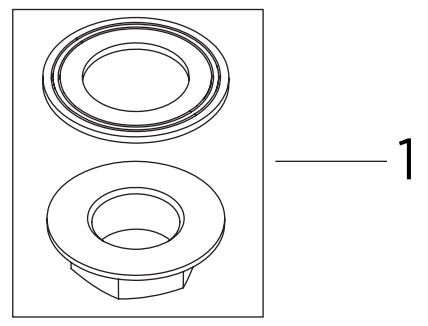

Product Code: DUL 1/2 C
Revision: D2

1	Back nut and Washer
2	Hot & Cold CD Valves (Pair)
3	Washer for Plinth
4	Plinth
5	Anti-Splash
6	O-Ring
7	Handle Assembly (Pair)
8	Handle Screw
9	Indice (Pair)