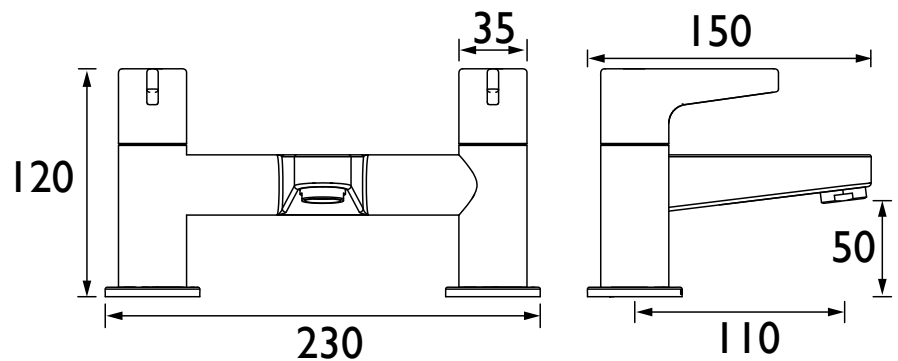

### Specification

Product Type:	Bathroom Tap
Main Construction Material:	Brass
Mount Type:	Deck
Handle Type:	Lever
Connection Inlet:	3/4" BSP
Connection Outlet:	M24 Flow Straightener
Number of Tap Holes:	2
Valve/Cartridge Type:	1/4 Turn 3/4" Ceramic Disc Valve
Plumbing System Requirements:	Suitable for all plumbing systems, ideally balanced
Minimum Dynamic Pressure (bar):	0.2 bar
Maximum Dynamic Pressure (bar):	5.0 bar
Maximum Hot Water Temperature °C:	65°C
Maximum Static Pressure (bar):	10 bar
Flow Type:	Single
Isolation Included:	No

### Dimensions (measurements in mm)