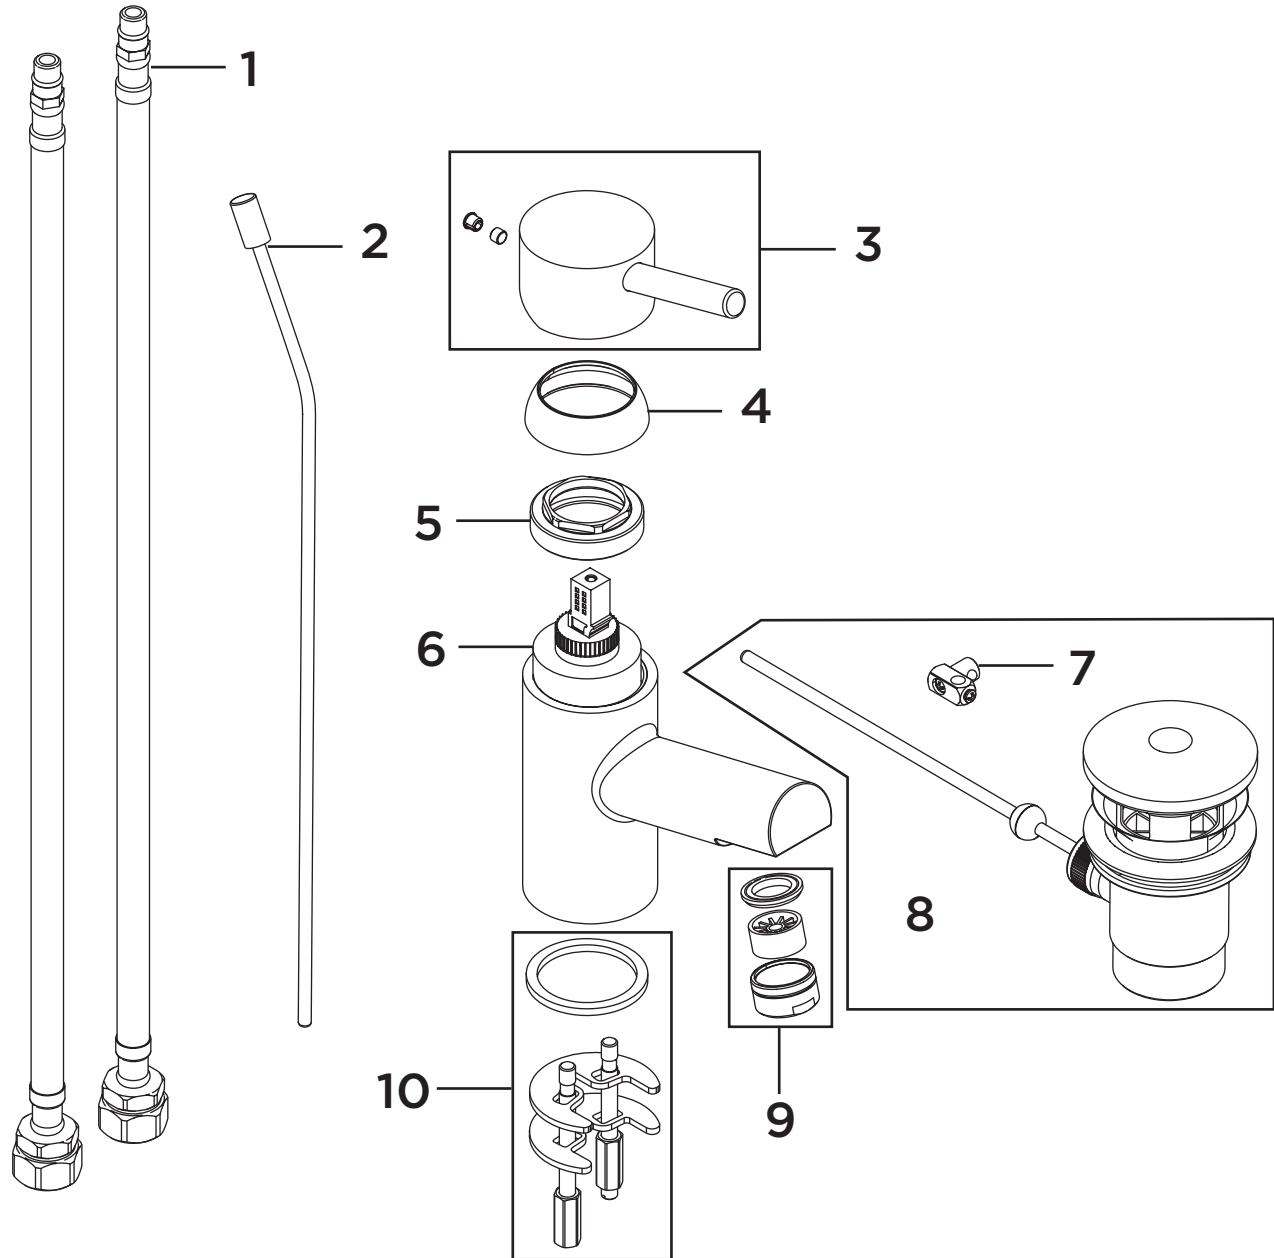

Product Code: PM EBAS C

Revision: D3

1	1/2" BSP Flexible Tails (Pair)
2	Pop-Up Rod
3	Handle Assembly
4	Shroud
5	Cartridge Retaining Nut
6	40mm Stepped Cartridge
7	Pop-Up Link
8	Pop-Up Waste Assembly
9	3.5lpm Flow Limited Aerator
10	Fixing Kit inc. Base Washer