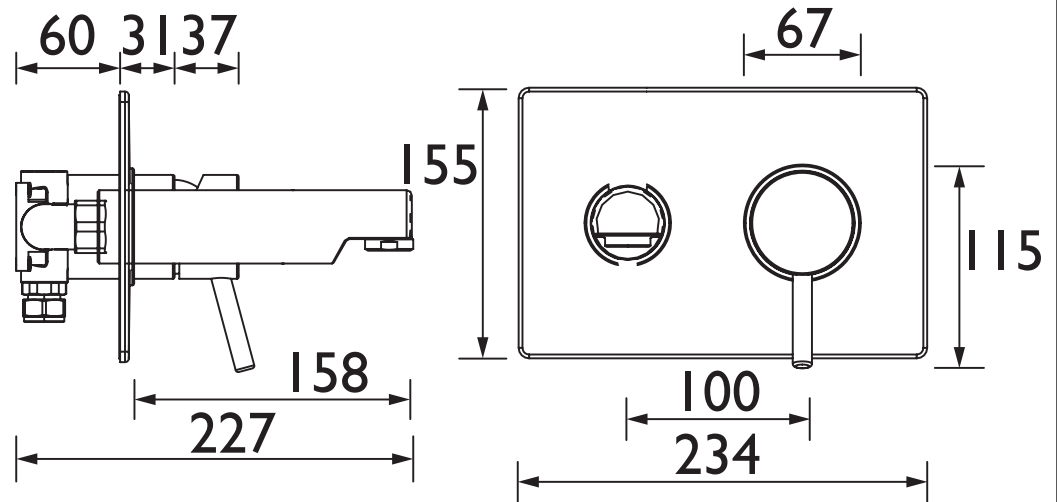

### Specification

<b>Product Type:</b>	Bathroom Taps
<b>Main Construction Material:</b>	Brass
<b>Mount Type:</b>	Wall Mounted
<b>Handle Type:</b>	Lever Handle
<b>Connection Inlet:</b>	15mm Compression
<b>Connection Outlet:</b>	M28 Flow Straightener
<b>Number of Tap Holes:</b>	2
<b>Valve/Cartridge Type:</b>	45mm Ceramic Cartridge
<b>Plumbing System Requirements:</b>	Suitable for all plumbing systems
<b>Minimum Dynamic Pressure:</b>	0.5 Bar
<b>Maximum Dynamic Pressure:</b>	5.0 Bar
<b>Maximum Hot Water Temperature: °C</b>	65
<b>Maximum Static Pressure: (bar)</b>	10
<b>Flow Type:</b>	Single Flow
<b>Isolation Included:</b>	No

### Dimensions (measurements in mm)

For more products, visit our website:  
<http://www.bristan.com>