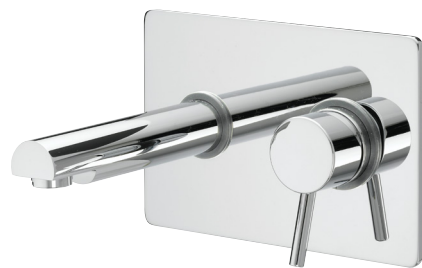

PM SLWMBAS C

PRISM Tap Range Prism Single Lever Wall Mounted Basin Mixer Chrome

Specification	
Style:	Contemporary
Product Type:	Bathroom Taps
Finish/Colour:	Chrome
Main Construction Material:	Brass
Mount Type:	Wall Mounted
Handle Type:	Single Lever
Connection Inlet:	15mm Compression
Number of Tap Holes Required:	2
Valve/Cartridge Type:	40mm Ceramic Cartridge
Plumbing System Suitability	All
Working Pressure Range:	Min 0.2 Bar, Max 5.0 Bar
Maximum Hot Water Temperature: °c	65
Maximum Dynamic Pressure: (bar)	5
Maximum Static Pressure: (bar)	10
Flow Type:	Single Flow
Flow Rate: (l/min @ 3 bar)	29.3
Connection Outlet:	M24 Flow Straightener
Isolation Included:	No

Features:

- Ceramic disc cartridge for smooth temperature and flow control
- Easy-to-use lever handle
- High performance at pressures as low as 0.2 bar

Product Certifications:

For more products, visit our website: