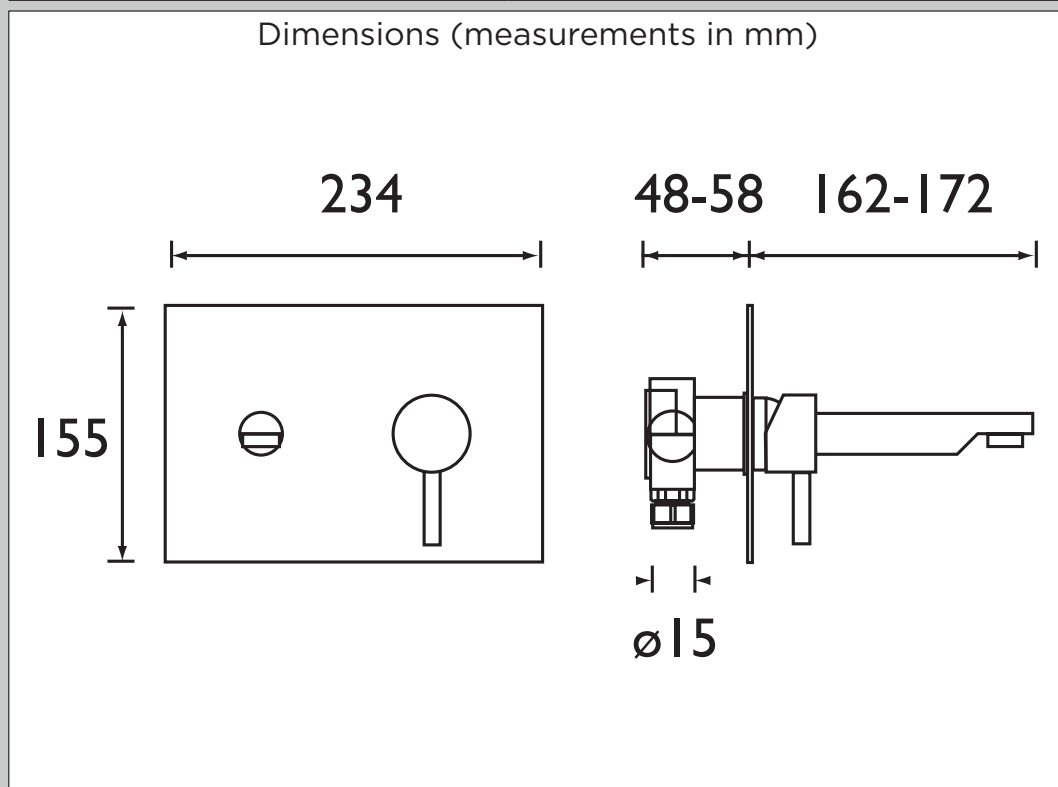

PM SLWMBAS C

PRISM Tap Range Prism Single Lever Wall Mounted Basin Mixer Chrome

Specification	
Style:	Contemporary
Product Type:	Bathroom Taps
Finish/Colour:	Chrome
Main Construction Material:	Brass
Mount Type:	Wall Mounted
Handle Type:	Single Lever
Connection Inlet:	15mm Compression
Number of Tap Holes Required:	2
Valve/Cartridge Type:	40mm Ceramic Cartridge
Plumbing System Suitability	All
Working Pressure Range:	Min 0.2 Bar, Max 5.0 Bar
Maximum Hot Water Temperature: °c	65
Maximum Dynamic Pressure: (bar)	5
Maximum Static Pressure: (bar)	10
Flow Type:	Single Flow
Flow Rate: (l/min @ 3 bar)	29.3
Connection Outlet:	M24 Flow Straightener
Isolation Included:	No

Features:

- Ceramic disc cartridge for smooth temperature and flow control
- Easy-to-use lever handle
- High performance at pressures as low as 0.2 bar

Product Certifications:

For more products, visit our website:

Flow Rates (l/min)						
System Pressure (bar)	0.2	0.5	1	2	3	5
PM SLWMBAS C	7.4	11.9	16.9	24	29.3	37.9

TECHNICAL
DATA
SHEET

BRISTAN
TAPS & SHOWERS

D5