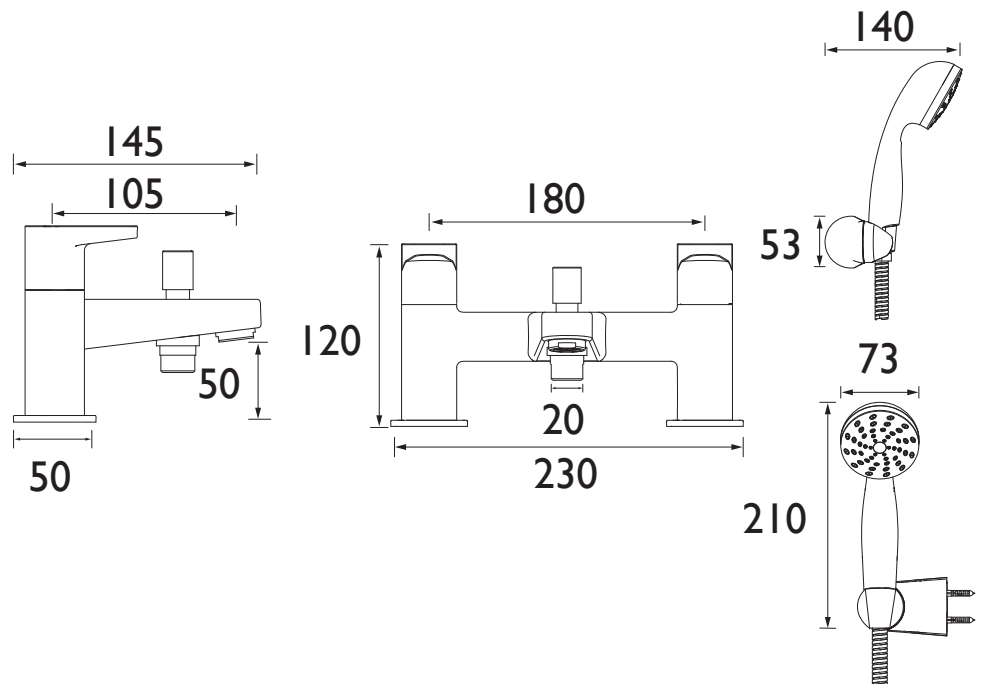

### Specification

<b>Product Type:</b>	Bathroom Taps
<b>Main Construction Material:</b>	Brass
<b>Mount Type:</b>	Deck Mounted
<b>Handle Type:</b>	Lever Handle
<b>Connection Inlet:</b>	3/4" BSP
<b>Connection Outlet:</b>	G 1/2"
<b>Number of Tap Holes:</b>	2
<b>Valve/Cartridge Type:</b>	3/4" Ceramic Disc Valve
<b>Plumbing System Requirements:</b>	Suitable for all plumbing systems
<b>Minimum Dynamic Pressure:</b>	0.3 bar
<b>Maximum Dynamic Pressure:</b>	5.0 bar
<b>Maximum Hot Water Temperature: °C</b>	65
<b>Maximum Static Pressure: (bar)</b>	10
<b>Flow Type:</b>	Single Flow
<b>Isolation Included:</b>	No
<b>Check Valve Supplied:</b>	No

### Dimensions (measurements in mm)