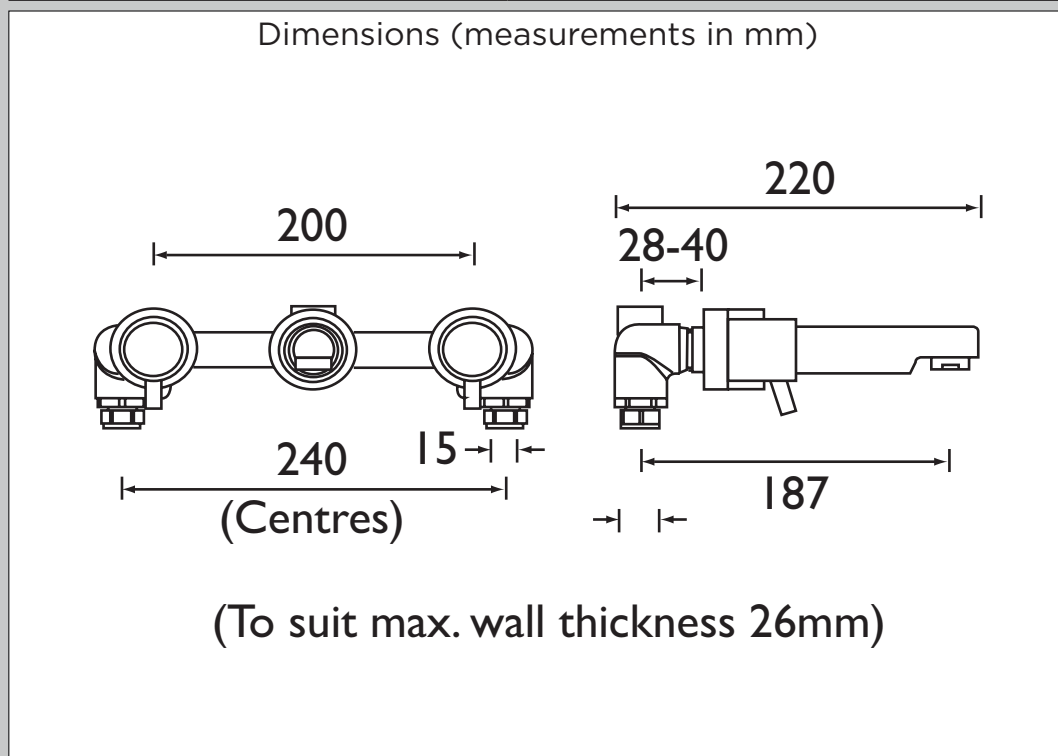

PM 3HWMBAS C

PRISM Tap Range Prism 3 Hole Wall Mounted Basin Mixer Chrome

Specification	
Style:	Contemporary
Product Type:	Bathroom Taps
Finish/Colour:	Chrome
Main Construction Material:	Brass
Mount Type:	Wall Mounted
Handle Type:	Lever
Connection Inlet:	15mm Compression
Number of Tap Holes Required:	3
Valve/Cartridge Type:	1/2" Ceramic Disc Valves
Plumbing System Suitability	All
Working Pressure Range:	Min 0.2 bar, Max 5.0 bar
Maximum Hot Water Temperature: °c	65
Maximum Dynamic Pressure: (bar)	5
Maximum Static Pressure: (bar)	10
Flow Type:	Single Flow
Flow Rate: (l/min @ 3 bar)	27.6
Connection Outlet:	M24 Flow Straightener
Isolation Included:	No

Features:

- Ceramic disc valve for smooth flow control
- Easy-to-use lever handles
- High performance at pressures as low as 0.2 bar

Product Certifications:

For more products, visit our website:

Flow Rates (l/min)						
System Pressure (bar)	0.2	0.5	1	2	3	5
PM 3HWMBAS C (Hot)	7.1	11	15.5	22.1	27.6	35.6
PM 3HWMBAS C (Cold)	7.1	11.1	15.6	22.1	27.5	35.5

TECHNICAL
DATA
SHEET

BRISTAN
TAPS & SHOWERS

D6