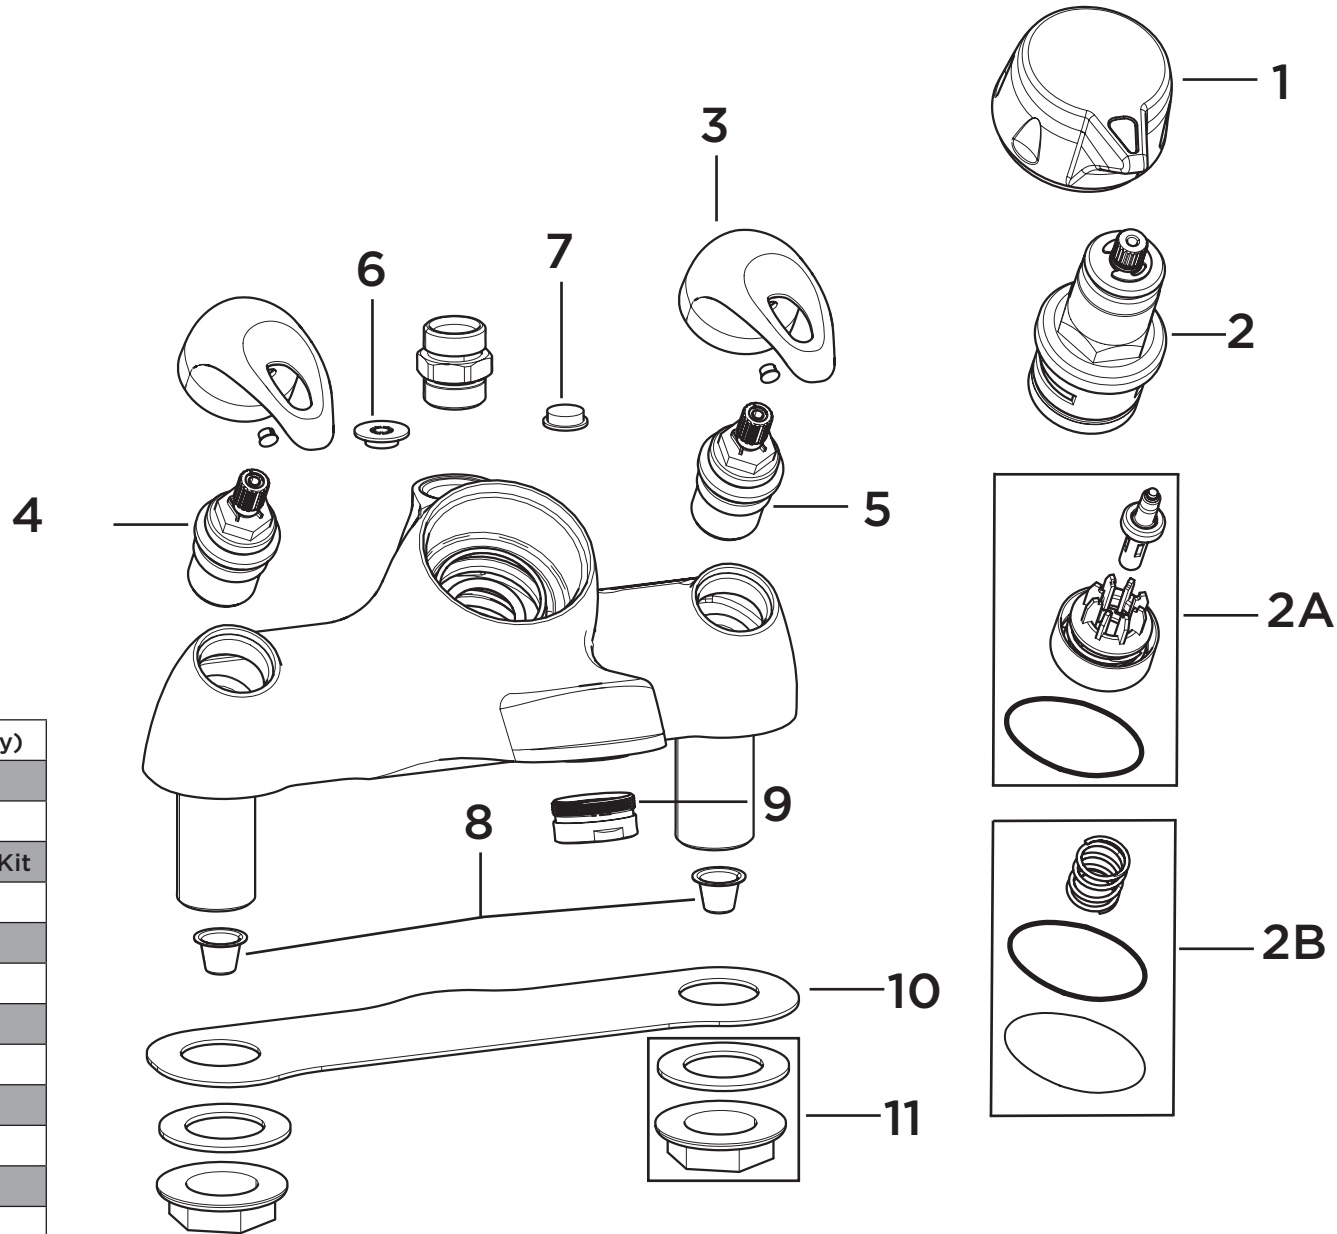

Product Code: J THBSMVO C

Revision: D8

1	Bath Mixer Knob (Handle Only)
2	Cartridge
2A	Thermostat, Piston, O Ring
2B	Return Spring & Body O Ring Kit
3	Lever Handles (Pair)
4	Ceramic Valve - Hot
5	Ceramic Valve - Cold
6	10L Flow Limiter - Yellow
7	10 L Flow Limiter - Yellow
8	20mm Filter Mesh
9	Aerator
10	Gasket
11	Backnut and Washer