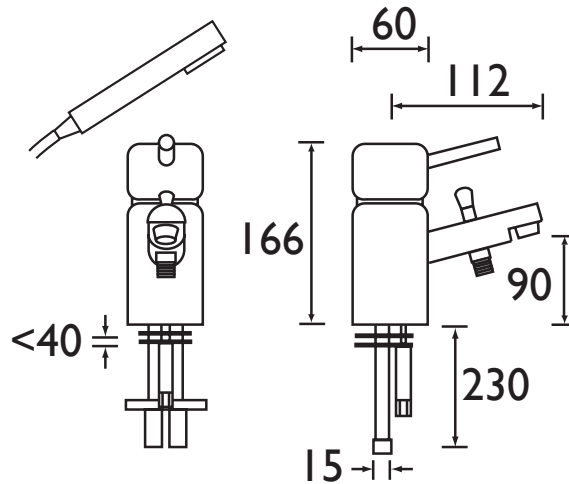

### Features:

- Long life ceramic cartridge for added durability and ease of use
- Metal fixing nut for added durability
- Easy to use lever handle
- Includes 1.75m hose, rub-clean anti-limescale handset and wall bracket
- Bath fill requires minimum operating pressure of 0.5 bar

### Specification

|  |                          |
|--|--------------------------|
| <b>Product Type:</b>                     | Taps                     |
| <b>Main Construction Material:</b>       | Brass                    |
| <b>Mount Type:</b>                       | Deck                     |
| <b>Handle Type:</b>                      | Single Lever             |
| <b>Connection Inlet:</b>                 | M16 x 300mm Copper Tails |
| <b>Connection Outlet:</b>                | G 1/2"                   |
| <b>Number of Tap Holes:</b>              | 1                        |
| <b>Valve/Cartridge Type:</b>             | 45mm Cartridge           |
| <b>Plumbing System Requirements:</b>     | All, preferably balanced |
| <b>Minimum Dynamic Pressure:</b>         | 0.5 bar                  |
| <b>Maximum Hot Water Temperature: °C</b> | 65                       |
| <b>Maximum Static Pressure: (bar)</b>    | 10                       |
| <b>Isolation Included:</b>               | No                       |

### Dimensions (measurements in mm)

1750mm Hose, Rub Clean  
Handset & Wall Bracket