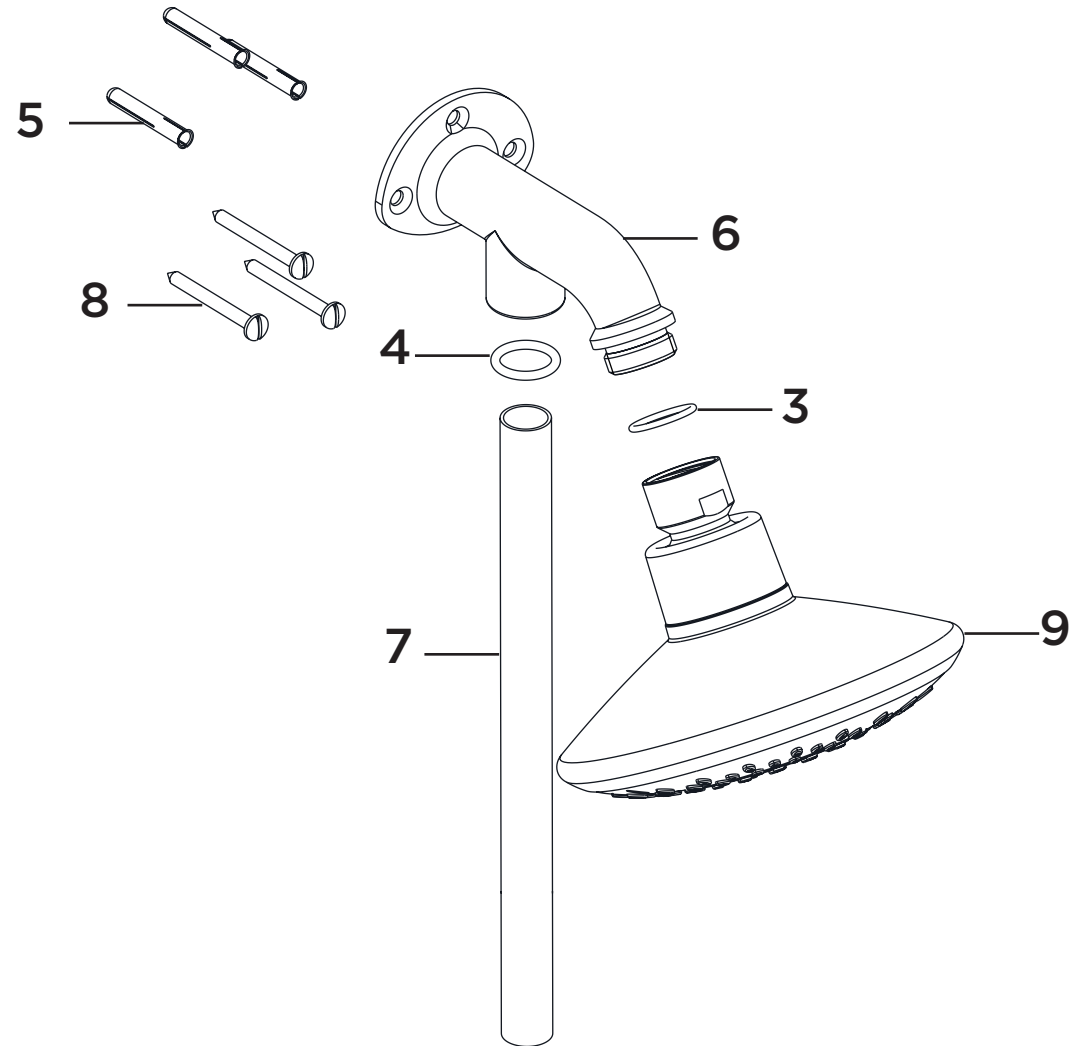

Product Code: KIT115 C**Revision:** D1

1	15mm Compression Nut
2	15mm Compression Olive
3	O-Ring
4	O-Ring
5	Wall Plug
6	Tee-Joint
7	Riser Pipe
8	Screw
9	Fixed Shower Head