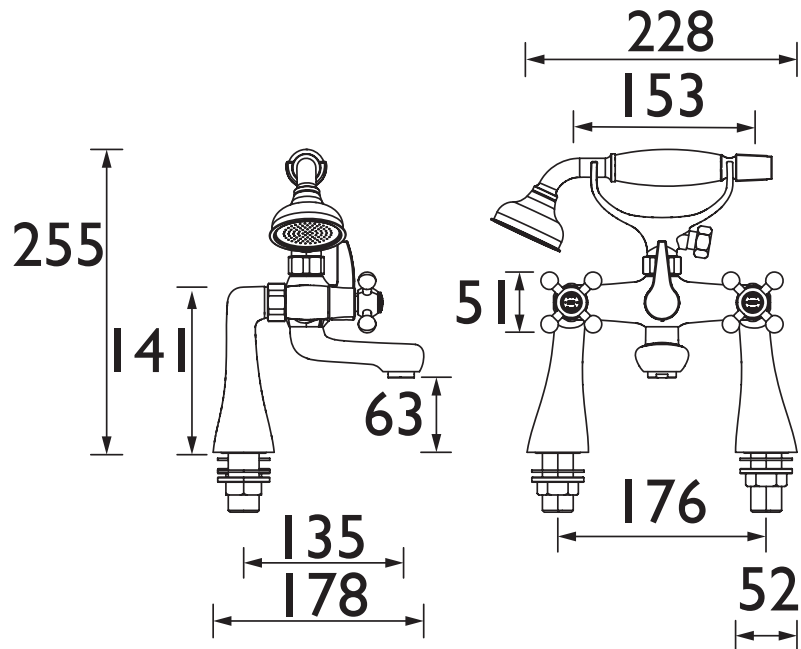

### Features:

- Includes 1.5m hose, handset and wall bracket
- Wall bracket and single function handset
- Chrome plated to BS EN 248

### Specification

Product Type:	Taps
Main Construction Material:	Brass
Mount Type:	Deck Mounted
Handle Type:	Crosshead Handles
Connection Inlet:	3/4" BSP
Connection Outlet:	M24 Anti-splash
Number of Tap Holes:	2
Valve/Cartridge Type:	1/2" Compression Valve
Plumbing System Requirements:	Suitable for all plumbing systems
Minimum Dynamic Pressure (bar):	0.2 bar
Maximum Dynamic Pressure (bar):	5.0 bar
Maximum Hot Water Temperature °C:	65°C
Maximum Static Pressure (bar):	10 bar
Flow Type:	Single
Isolation Included:	No

### Dimensions (measurements in mm)