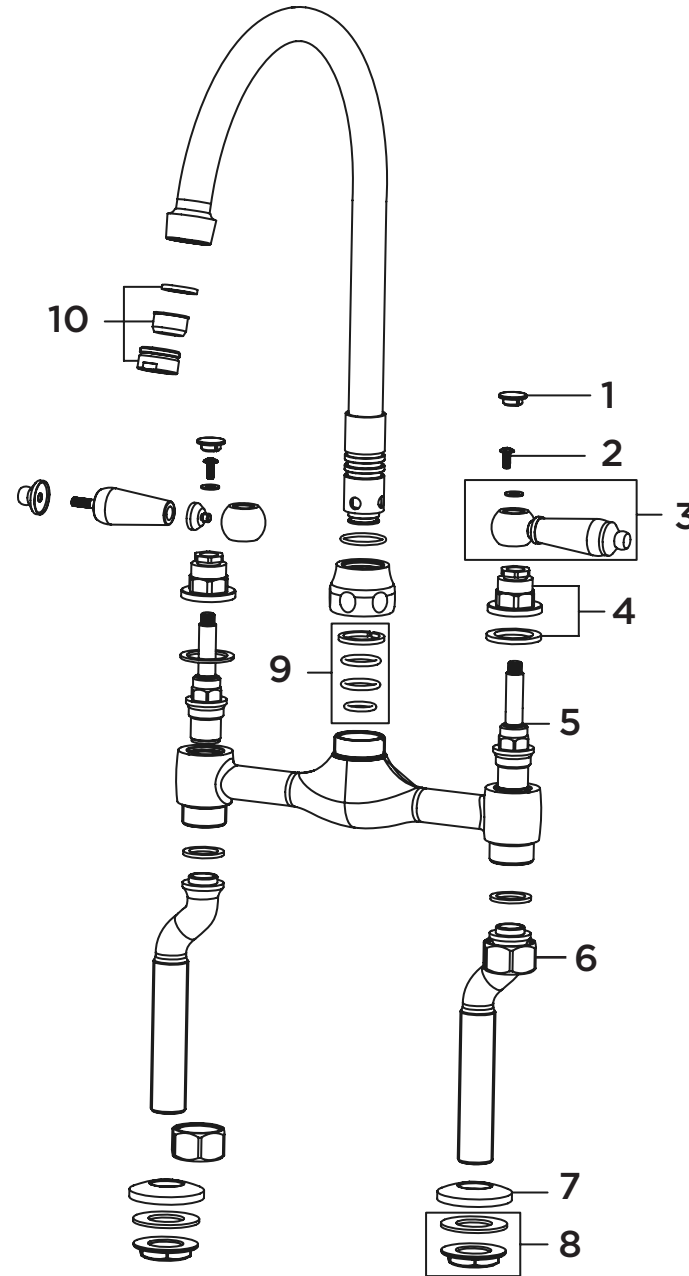

Product Code: RS DSM Range

Revision: D6

1	Indice (Pair)
2	Handle Screw
3	Handle Assembly (Pair)
4	Handle Shroud with Washer
5	1/2" Chrome Plated Ceramic Disc Valve (Pair)
6	Pillar Assembly
7	Pillar Shroud
8	Backnut & Washer (Pair)
9	Spout O Ring Pack
10	M24 Flow Straightener