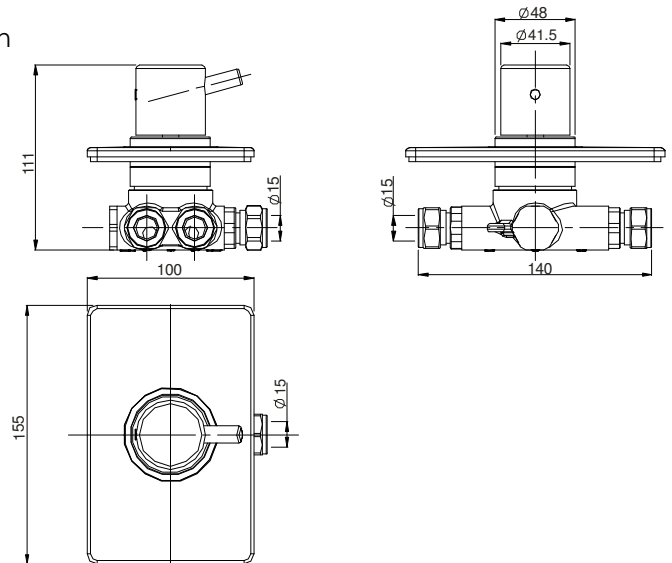

TECHNICAL DATASHEET

BRISTAN

PRISM

PRISM DIVERTER (THREE OUTLETS)

Product Specification

Product Code:	PM 5WDIV C
Finish:	Chrome
Product Type:	Contemporary
Construction:	Bodies are of all brass construction
Cartridge Type:	Ceramic Cartridge Diverter
Supply:	Suitable for all plumbing systems
Inlet Connections:	2 x G 1/2" female
Outlet Connection:	2 x G 1/2" female
Working Pressure:	Min. 0.2 bar, Max. 8.0 bar

© Bristan Group 2009

Additional Information

- Three outlet ports giving separate supply to three individual outlets.
- Mixed water must be supplied to the diverter, thus must be used in conjunction with thermostatic shower valve, blending valve or stop cock.
- Must be supported by rigid pipework.
- Diverter does not act as on/off control, will only direct the flow of water.
- Supplied with metal handle.
- Single handle operation.
- To be used in conjunction with our Pick 'N' Mix showering options. Please see our Product and Price Guide for details.
- Chrome plated to BS EN 248.