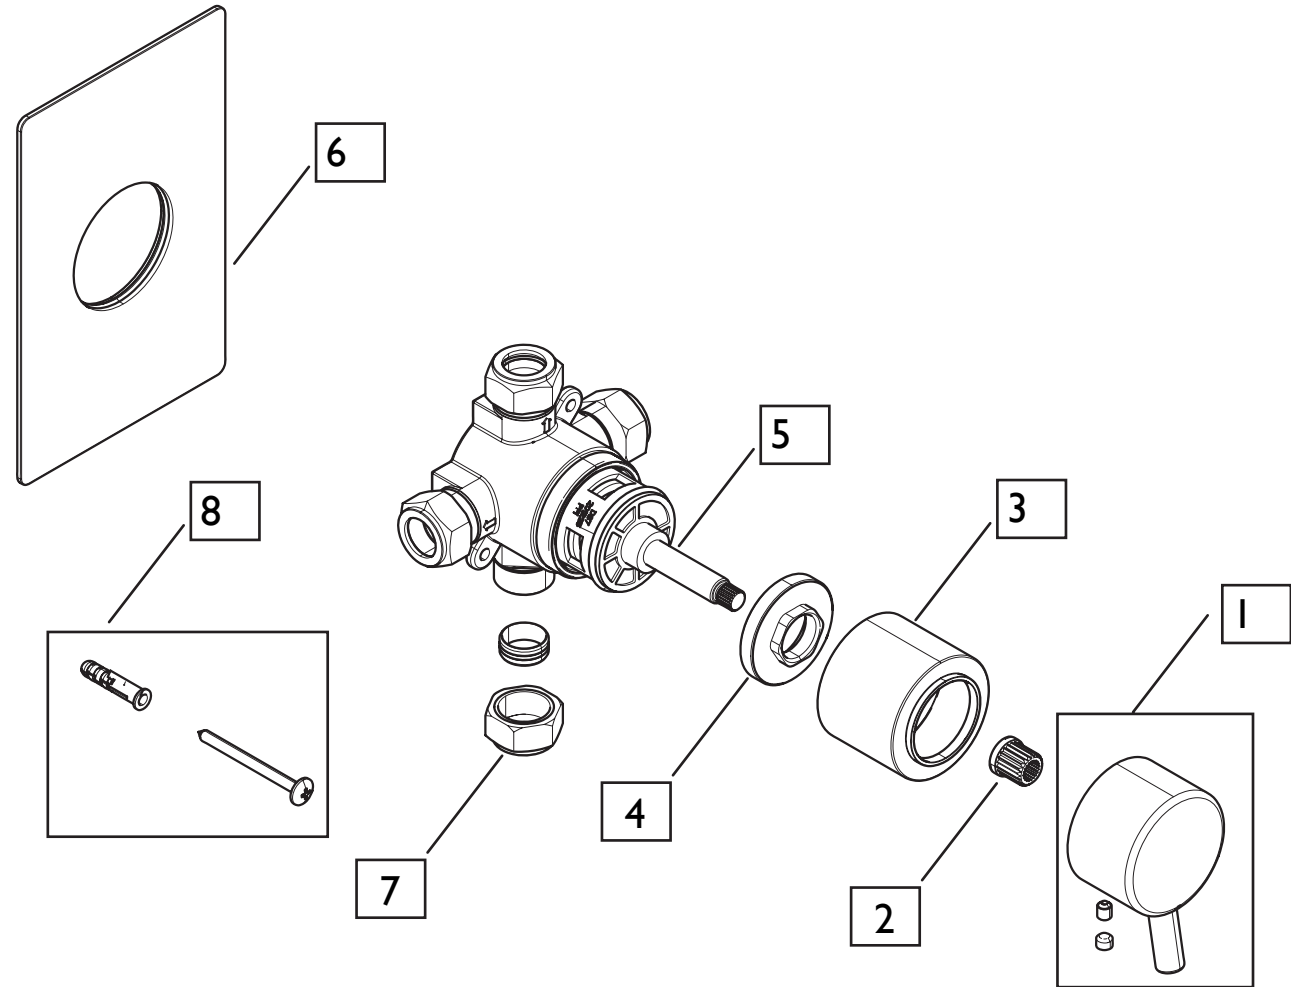

**Product Code:** PM 3WDIV C

**Revision:** D3

1	Handle Assembly
2	Spline Adaptor
3	Shroud
4	Cartridge Retaining Nut
5	Cartridge
6	Concealing Plate
7	Nut & Olive
8	Fixing Kit
9	
10	
11	