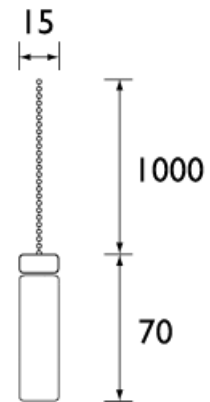

### Product Specification

Product Code: LP3 C  
Finish: Nickel  
Product Type: Contemporary

© Bristan Group 2009

### Additional Information

• Other accessories available from Prism range below:

Toilet Roll Holder	(PM ROLL C)
Towel Ring	(PM RING C)
Frosted Glass Soap Dish	(PM DISH C)
Wire Soap Basket	(PM WIRE C)
Corner Wire Soap Basket	(PM SHOW C)
Frosted Glass Tumbler & Holder	(PM HOLD C)
Towel Rail	(PM RAIL C)
Glass Shelf	(PM SHELF C)
Robe Hook	(PM HOOK C)
Mirror	(PM MR C)
Wall Mounted Toilet Brush & Acrylic Holder	(PM BRU C)
Grab Bar	(PM GB C)