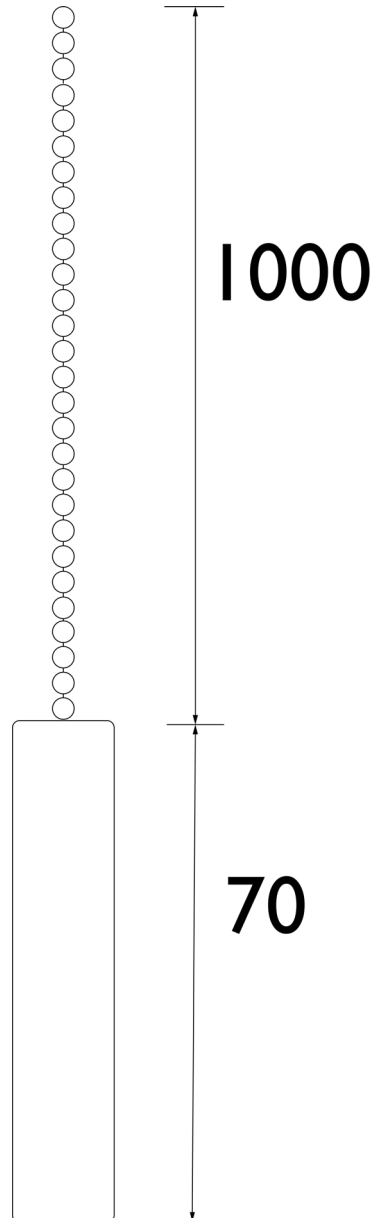

Specification

Main Construction Material:	Brass
Finish:	Chrome
Product Type:	Contemporary

Dimensions (measurements in mm)

Features:

- Contemporary square light pull
- Solid brass construction

Product Certifications:

For more products, visit our website:
<http://www.bristan.com>

**TECHNICAL
DATA
SHEET**

BRISTAN
TAPS & SHOWERS D2