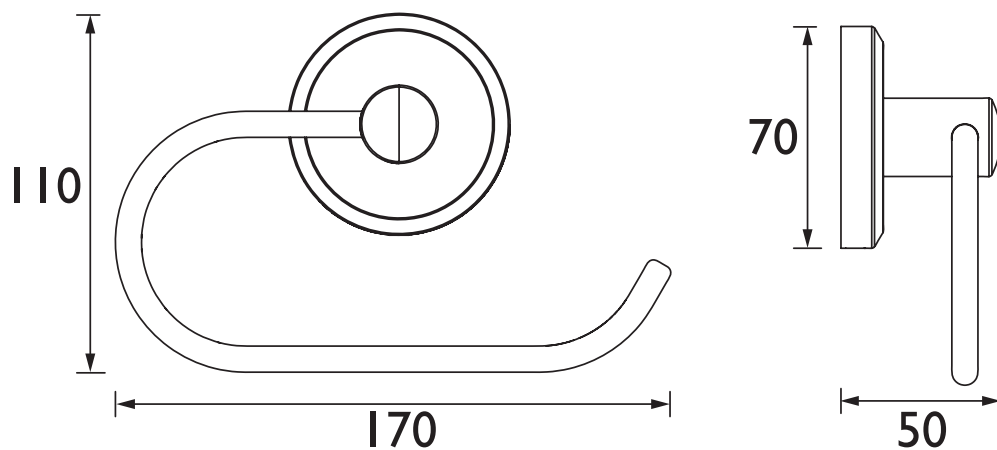

SO ROLL C

Accessories Solo Toilet Roll Holder Chrome Plated

Specification

Main Construction Material:	Brass
Contemporary or Traditional:	Contemporary

Features:

- Solid Brass

Product Certifications:

Dimensions (measurements in mm)