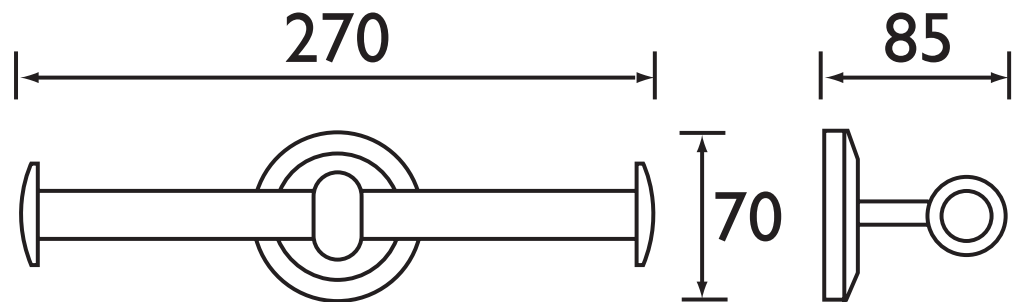

Product Certifications:

Dimensions (measurements in mm)

For more products, visit our website:
<http://www.bristan.com>

**TECHNICAL
DATA
SHEET**

BRISTAN
TAPS & SHOWERS D2