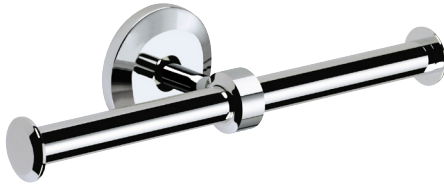

# SO DROLL C

## Accessories Solo Double Toilet Roll Holder Chrome Plated

### Specification

Main Construction Material:	Brass
Contemporary or Traditional:	Contemporary

### Features:

- Height 70mm
- Width 270mm
- Depth 85mm
- Solid Brass
- Chrome Plated