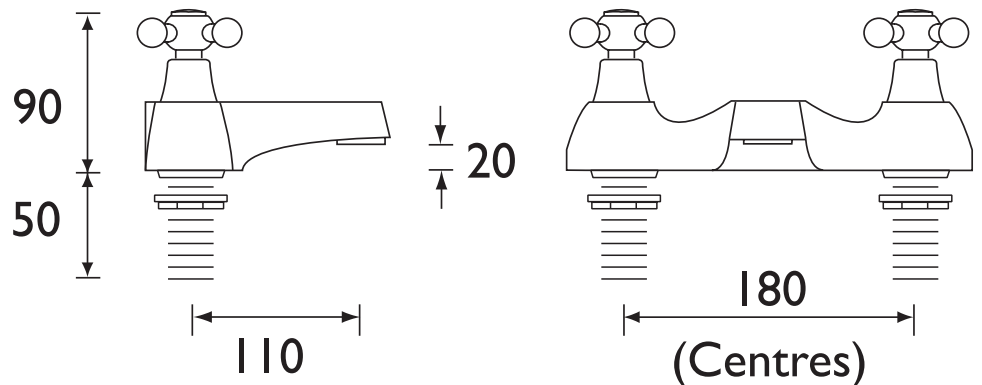

Product Certifications:

For more products, visit our website:
<http://www.bristan.com>

Specification

Product Type:	Bathroom Taps
Main Construction Material:	Brass; ABS; Stainless Steel
Mount Type:	Deck
Handle Type:	Crosshead
Connection Inlet:	3/4" BSP
Connection Outlet:	Flow Straightener
Number of Tap Holes:	2
Valve/Cartridge Type:	1/2" Standard Valve
Plumbing System Requirements:	Suitable for all plumbing systems
Minimum Dynamic Pressure (bar):	0.2 bar
Maximum Dynamic Pressure (bar):	5 bar
Maximum Hot Water Temperature °C:	65°C
Maximum Static Pressure (bar):	10 bar
Flow Type:	Single
Isolation Included:	No

Dimensions (measurements in mm)

Flow Rates (l/min)

System Pressure (bar)	0.2	0.5	1	2	3	5
R B F C (mixed)	23.7	37.5	53	75	91.8	118.5

TECHNICAL DATA SHEET

BRISTAN

D7