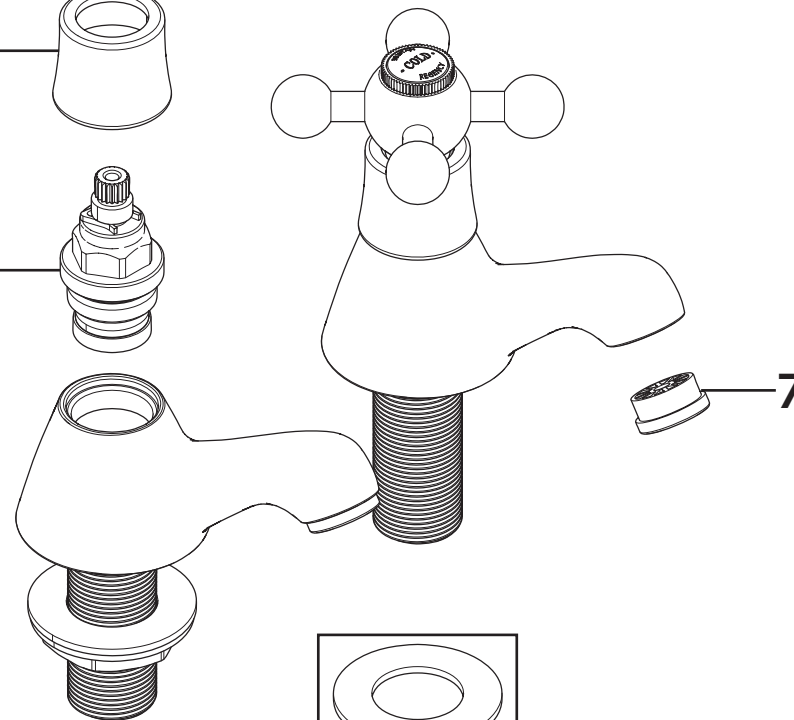

Product Code: R 3/4 C/G**Revision:** D3

1	Handle Assembly (Pair)
2	Hot & Cold Indices (Pair)
3	M4x11 Screw
4	Shroud
5	1/2" Compression Valves (Pair)
6	3/4" Backnut & Washer
7	Flow Straightener