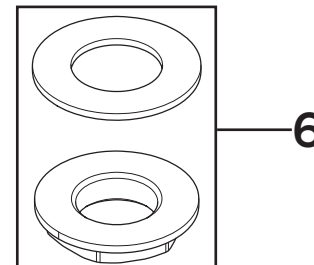

Product Code: R 3/4 C/G**Revision:** D3

1	Handle Assembly (Pair)
2	Hot & Cold Indices (Pair)
3	M4x11 Screw
4	Shroud
5	1/2" Compression Valves (Pair)
6	3/4" Backnut & Washer
7	Flow Straightener