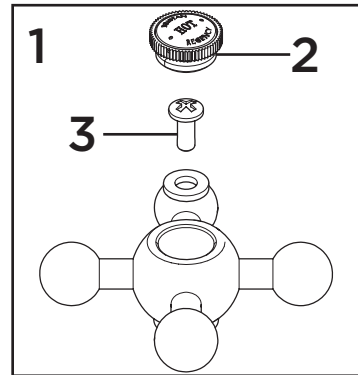

Product Code: R 3/4 C/G**Revision:** D3

1	Handle Assembly (Pair)
2	Hot & Cold Indices (Pair)
3	M4x11 Screw
4	Shroud
5	1/2" Compression Valves (Pair)
6	3/4" Backnut & Washer
7	Flow Straightener