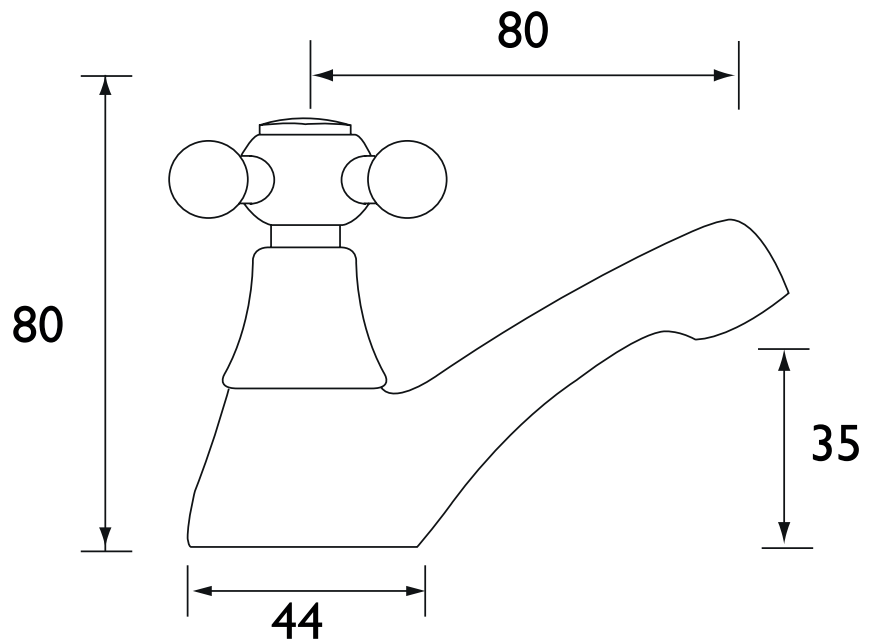

### Specification

<b>Product Type:</b>	Bathroom Taps
<b>Main Construction Material:</b>	Brass
<b>Mount Type:</b>	Deck
<b>Handle Type:</b>	Crosshead
<b>Connection Inlet:</b>	1/2" BSP
<b>Connection Outlet:</b>	Flow Straightener
<b>Number of Tap Holes:</b>	2
<b>Valve/Cartridge Type:</b>	1/2" Compression Valve
<b>Plumbing System Requirements:</b>	Suitable for all plumbing systems
<b>Minimum Dynamic Pressure (bar):</b>	0.2 bar
<b>Maximum Dynamic Pressure (bar):</b>	5 bar
<b>Maximum Hot Water Temperature °C:</b>	65°C
<b>Maximum Static Pressure (bar):</b>	10 bar
<b>Isolation Included:</b>	No

### Dimensions (measurements in mm)