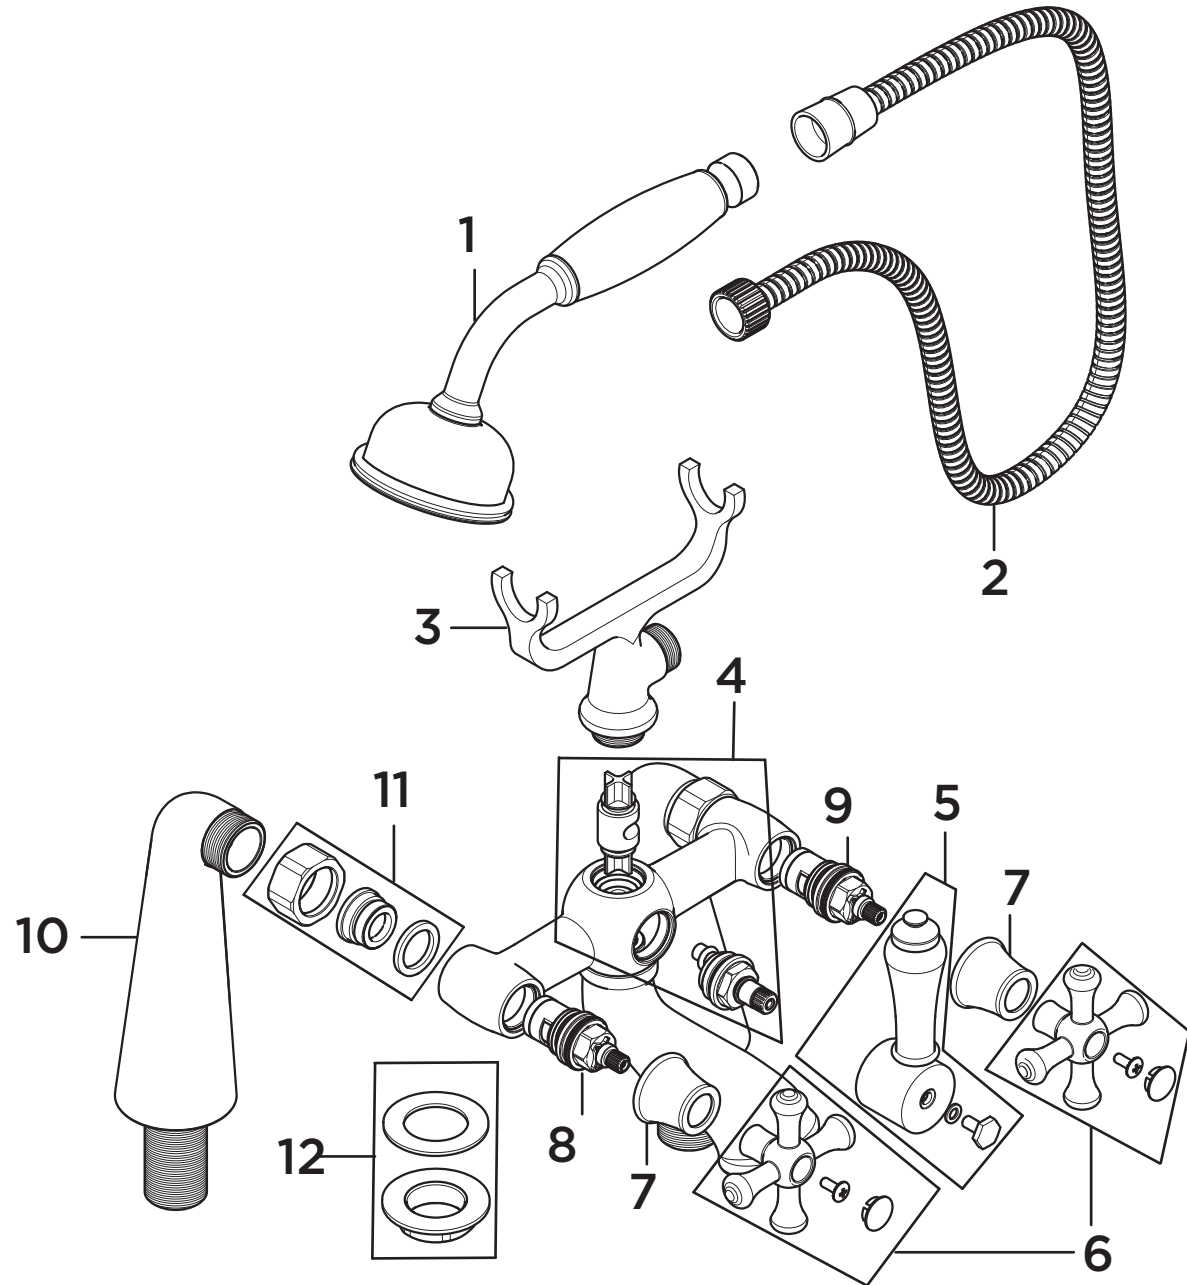

**Product Code:** K BSM C/G

**Revision:** D5

1	Traditional Handset
2	1.5m Cone to Nut Hose
3	Cradle
4	Diverter Valve and Shuttle
5	Diverter Handle Assembly
6	Handle Assembly (Pair)
7	Shroud (Each)
8	Hot Ceramic Disc Valve
9	Cold Ceramic Disc Valve
10	Pillar Leg Assembly (Pair)
11	Nut, Adaptor & Washer (Each)
12	3/4" Backnut & Washer (Pair)