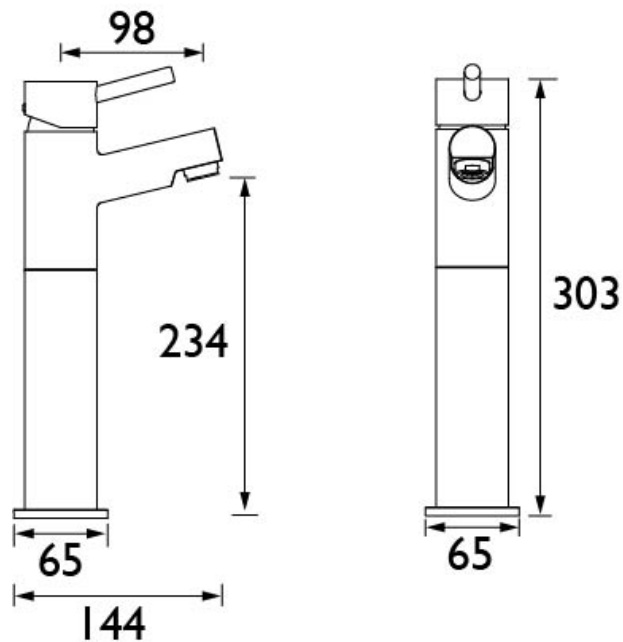

### Specification

<b>Product Type:</b>	Bathroom Taps
<b>Main Construction Material:</b>	Brass; ABS; Stainless Steel
<b>Mount Type:</b>	Deck
<b>Handle Type:</b>	Lever
<b>Connection Inlet:</b>	1/2" BSP Flexible Tails
<b>Connection Outlet:</b>	M24 Flow Straightener
<b>Number of Tap Holes:</b>	1
<b>Valve/Cartridge Type:</b>	40mm Single Lever Cartridge
<b>Plumbing System Requirements:</b>	Suitable for all plumbing systems
<b>Minimum Dynamic Pressure (bar):</b>	0.2 bar
<b>Maximum Dynamic Pressure (bar):</b>	5 bar
<b>Maximum Hot Water Temperature °C:</b>	65°C
<b>Maximum Static Pressure (bar):</b>	10 bar
<b>Flow Type:</b>	Single
<b>Isolation Included:</b>	No

### Features:

- Install with confidence using a robust metal fixing nut that keeps your tap securely in place
- Experience smooth, reliable operation thanks to the long-life ceramic cartridge
- Enjoy lasting brilliance with our flawless, scratch-resistant chrome finish that's salt spray tested for durability
- Built to last, backed by a lifetime parts and 1-year labour guarantee
- Pair with coordinating bathroom taps, recess showers, and accessories to complete the look

### Dimensions (measurements in mm)