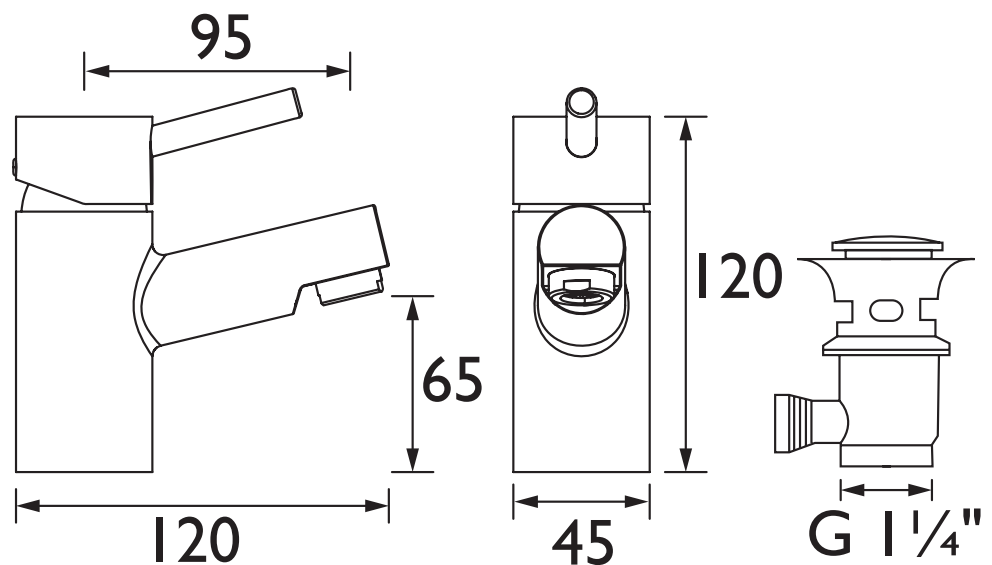

## Specification

<b>Product Type:</b>	Bathroom Taps
<b>Main Construction Material:</b>	Brass
<b>Mount Type:</b>	Deck Mounted
<b>Handle Type:</b>	Single Lever Handle
<b>Connection Inlet:</b>	M10 x 400mm Flexible Connection Pipes
<b>Connection Outlet:</b>	M24 Flow Straightener
<b>Number of Tap Holes:</b>	1
<b>Flow Control Valve Type:</b>	35mm Single Lever Cartridge
<b>Plumbing System:</b>	Suitable for all plumbing systems
<b>Minimum Dynamic Pressure: (Bar)</b>	0.2 Bar
<b>Maximum Dynamic Pressure: (Bar)</b>	5.0 Bar
<b>Maximum Static Pressure: (Bar)</b>	10
<b>Maximum Hot Water Temperature: (C°)</b>	65
<b>Flow Type:</b>	Single Flow
<b>Isolation Included:</b>	No
<b>Check Valve Supplied:</b>	No

## Dimensions (measurements in mm)

For more products, visit our website:  
<http://www.bristan.com>