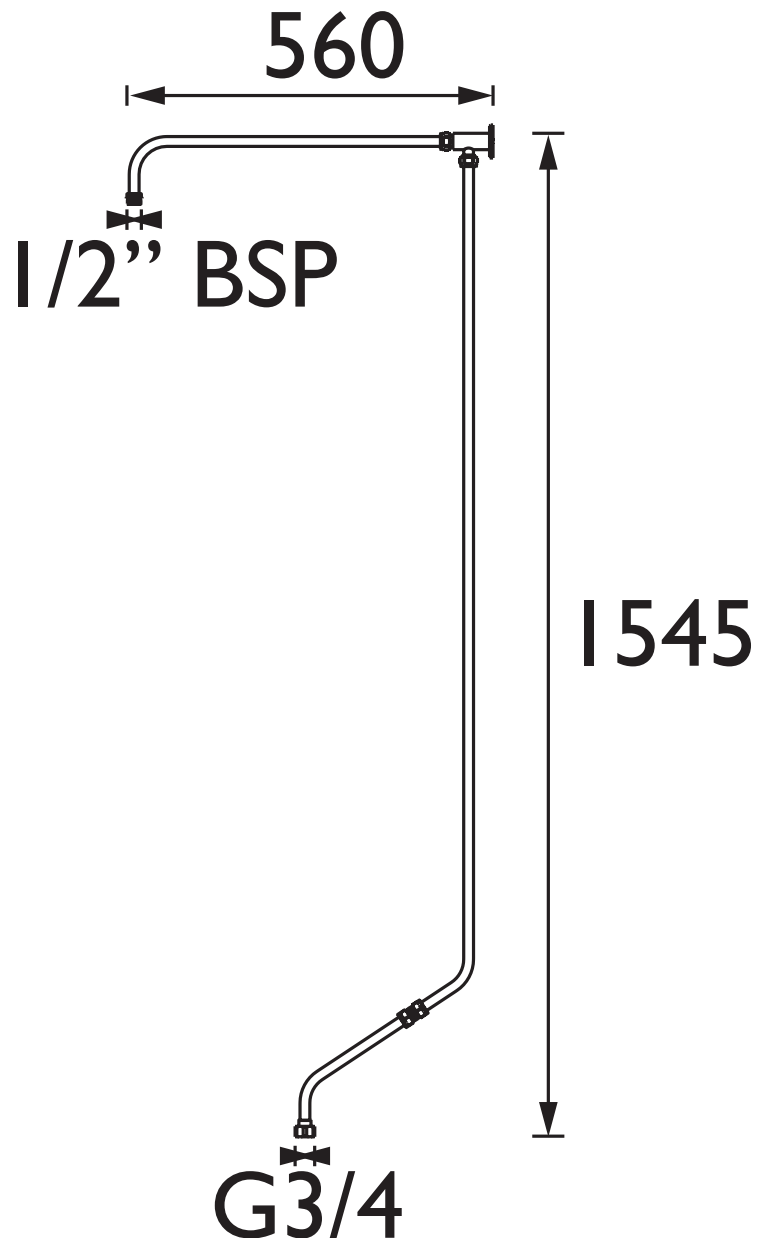

N RISE C

Accessories 1901 Fixed Riser Rail Chrome Plated

Features:

- Designed to be used with bath shower mixers
- Needs to be cut to size for shower valves
- Shower head and swivel not included

Product Certifications:

For more products, visit our website:
<http://www.bristan.com>

Specification

Contemporary or Traditional:	Traditional
Main Construction Material:	Brass
Finish/Colour	Chrome

Dimensions (measurements in mm)

**TECHNICAL
DATA
SHEET**

BRISTAN

D5