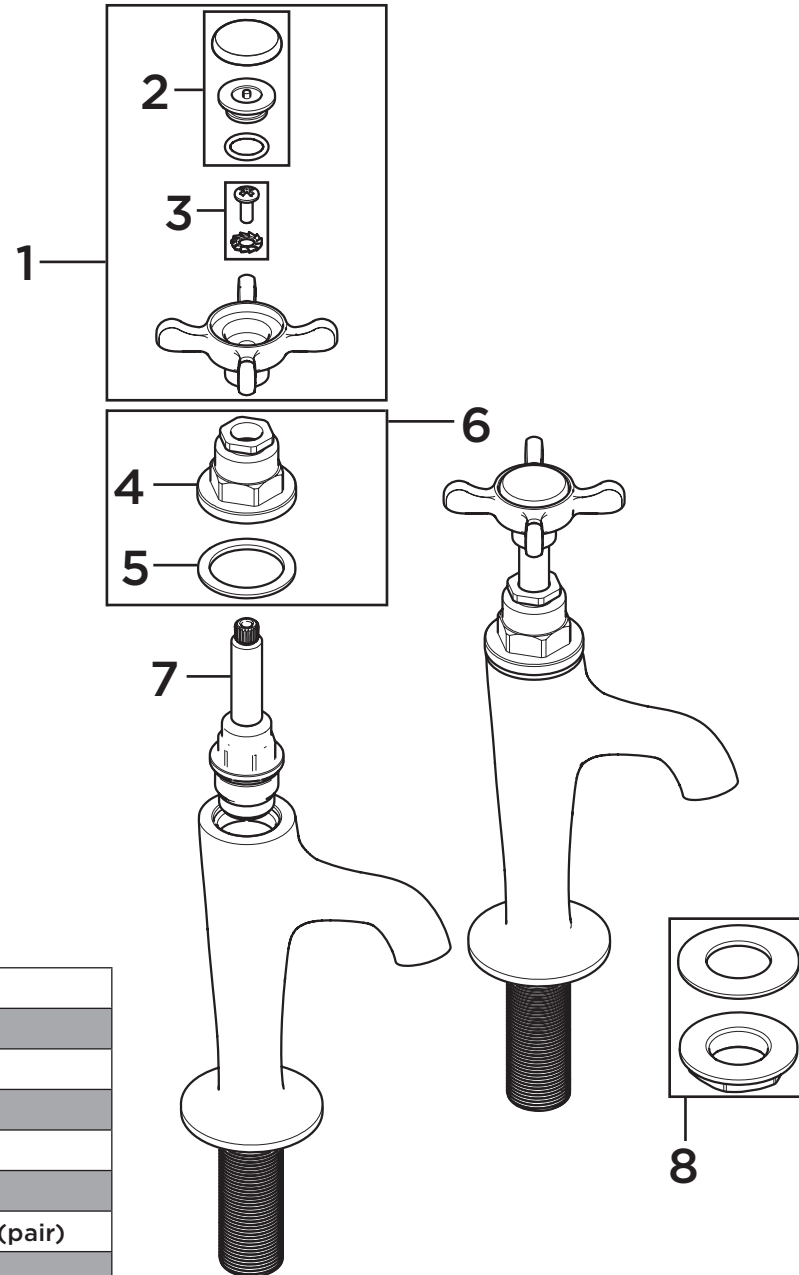

**Product Code:** N HNK C**Revision:** D4

1	Handle Assembly (pair)
2	Indices (pair)
3	Screw
4	Shroud
5	Washer
6	Shroud with Washer
7	Long Stem Ceramic Disc Valve (pair)
8	1/2" Backnut and Washer