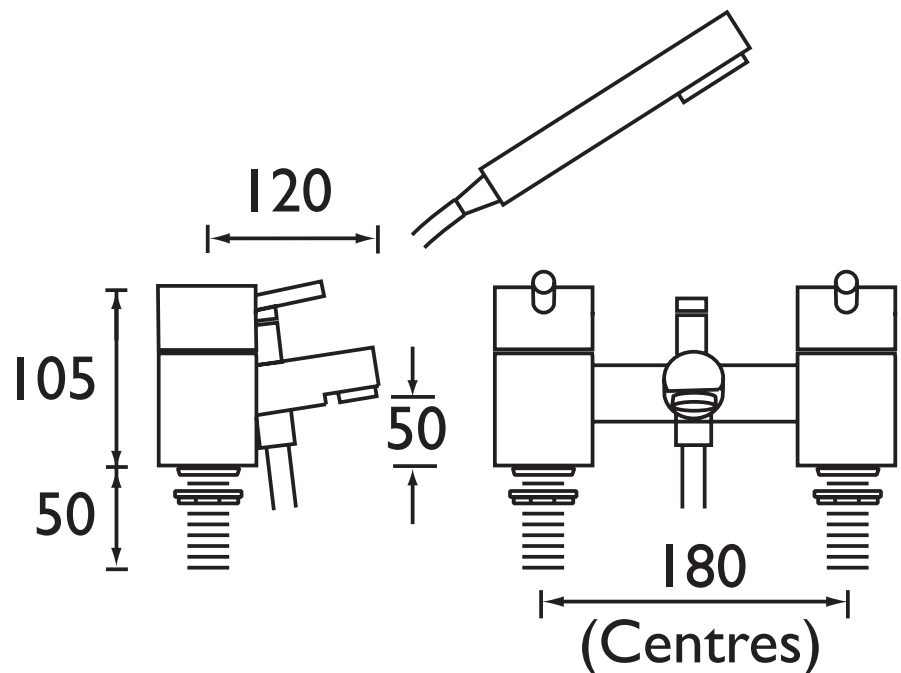

PM BSM C

PRISM Tap Range Prism Pillar Bath Shower Mixer Chrome

Features:

- Long life and easy to use 1/4 turn ceramic disc valves
- Metal back nuts for added durability
- Easy to use lever handles
- Includes 1.75m hose, rub-clean anti-limescale handset and wall bracket
- High performance even at low pressures

Product Certifications:

For more products, visit our website:
<http://www.bristan.com>

Specification

Product Type:	Taps
Main Construction Material:	Brass
Mount Type:	Deck
Handle Type:	Lever
Connection Inlet:	3/4" BSP
Connection Outlet:	G 1/2"
Number of Tap Holes:	2
Valve/Cartridge Type:	1/4 Turn 3/4" Ceramic Disc Valve
Plumbing System Requirements:	All, preferably balanced
Minimum Dynamic Pressure:	0.2 bar
Maximum Hot Water Temperature: °C	65
Maximum Static Pressure: (bar)	10
Isolation Included:	No

Dimensions (measurements in mm)

1750mm Hose, Rub Clean
Handset & Wall Bracket

Flow Rates (l/min)

System Pressure (bar)	0.2	0.5	1	2	3	5
Handset	9.5	16.2	22.9	32.4	39.7	51.2
Bath Filler	17.4	26.7	37.8	53.4	65.4	84.4

TECHNICAL
DATA
SHEET

BRISTAN
TAPS & SHOWERS

D6