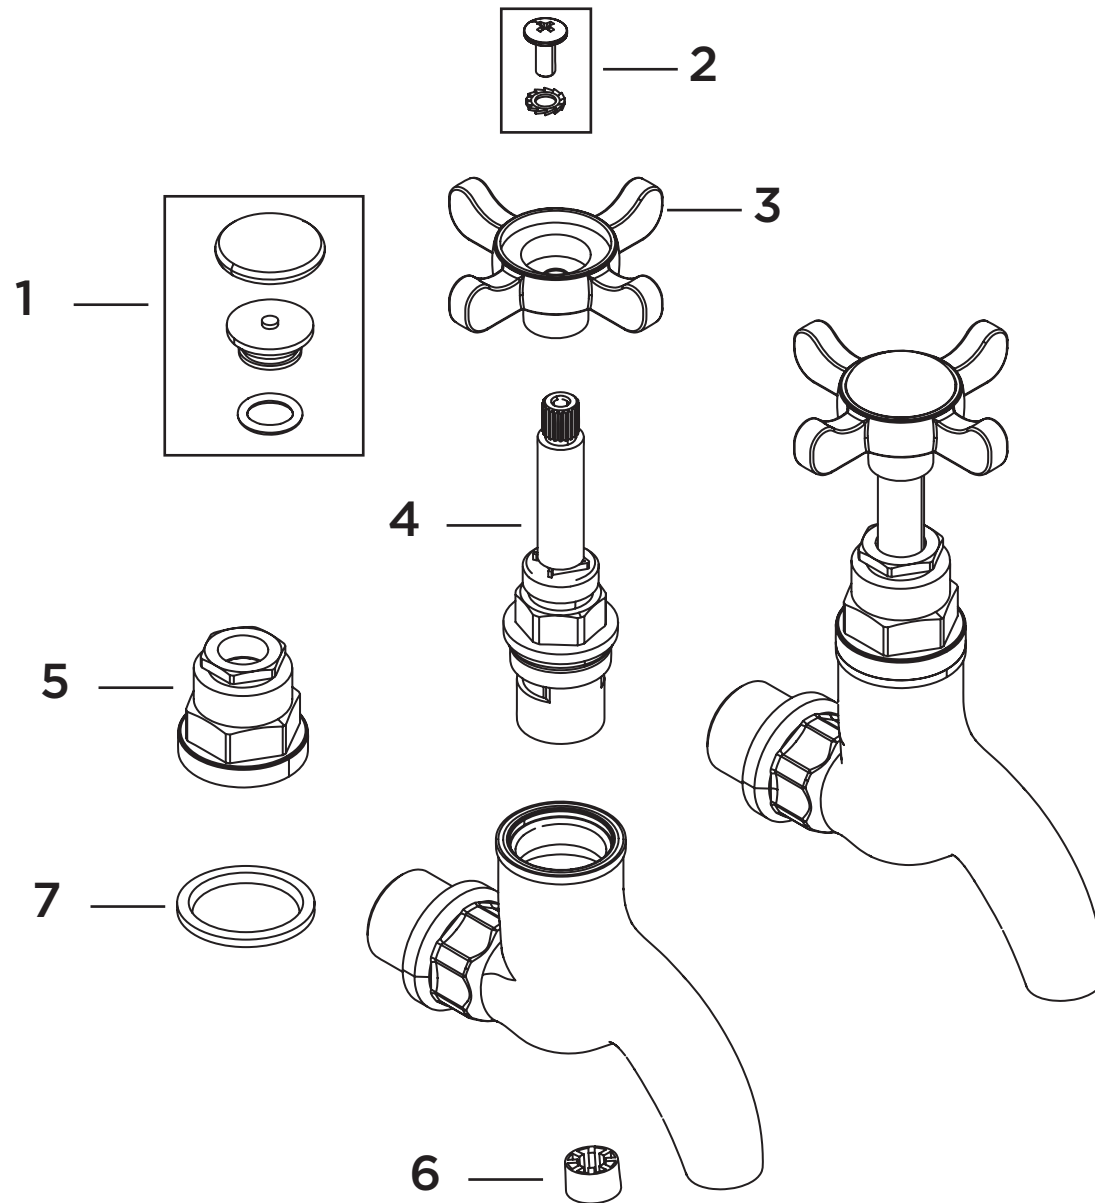

**Product Code:** N BIB C  
**Revision:** D2

1	Indice Assembly
2	10mm Crosshead Screw
3	Handles
4C	1/2" Long Valve Cold
4H	1/2" Long Valve Hot
5	Shroud
6	Antisplash
7	Washer
8	
9	
10	