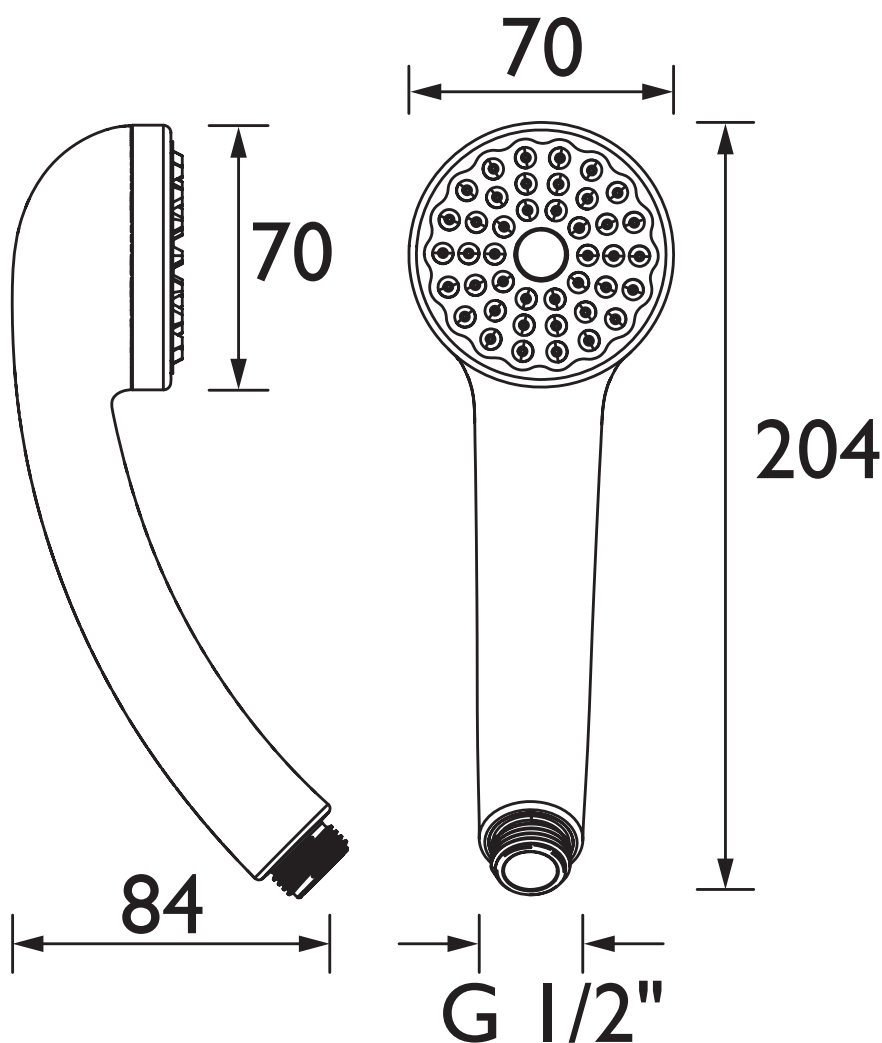

Specification

Main Construction Material:	ABS
Connection Inlet:	G1/2"
Contemporary or Traditional:	Contemporary
Finish Colour:	White
Isolation Included:	No
Minimum Dynamic Pressure:	0.2 Bar
Maximum Dynamic Pressure:	5.0 Bar
Rub Clean Handset:	Yes

Dimensions (measurements in mm)

Features:

- Clam packed
- Rub clean face plate
- Suitable for all plumbing systems
- Available in chrome and white

Product Certifications:

Variant SKUs:

- HAND100 C

For more products, visit our website:
<http://www.bristan.com>

TECHNICAL DATA SHEET

BRISTAN

D7