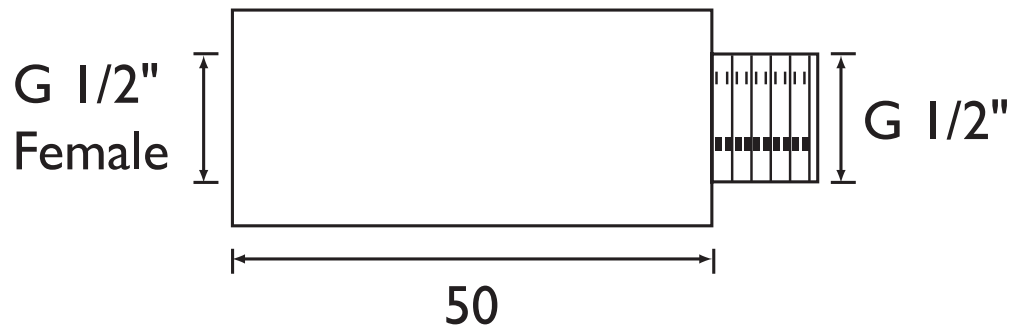

Specification

Main Construction Material:	Brass
Connection Inlet:	G 1/2" Female
Connection Outlet:	G 1/2" Male
Contemporary or Traditional:	Both
Finish Colour:	Chrome
Isolation Included:	No
Left or Right Handed:	Both
Rub Clean Handset:	N/A

Features:

- Suitable for use with Bristan bib taps

Product Certifications:

For more products, visit our website:
<http://www.bristan.com>

Dimensions (measurements in mm)

**TECHNICAL
DATA
SHEET**

BRISTAN
TAPS & SHOWERS