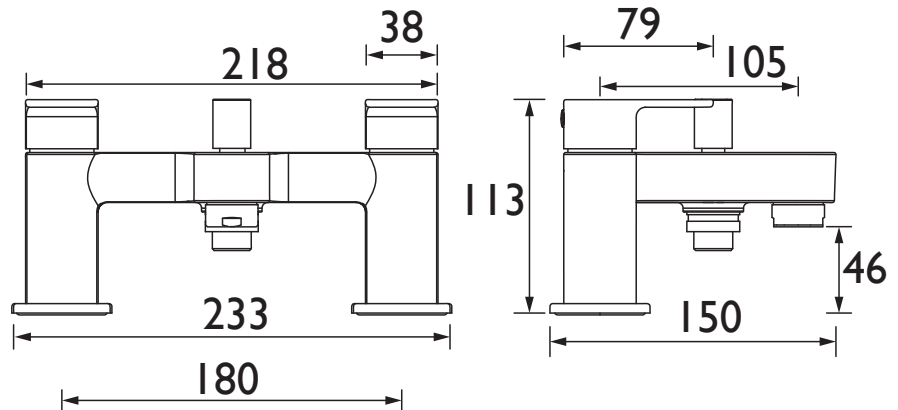

Product Certifications:

WRAS Certificate No: 2003042
WRAS Expiry Date: 31/03/2025

For more products, visit our website:
<http://www.bristan.com>

Specification

Product Type:	Bathroom Tap
Main Construction Material:	Brass
Mount Type:	Deck Mounted
Handle Type:	Lever Handles
Connection Inlet:	G3/4"
Connection Outlet:	M28 Flow Straightener
Number of Tap Holes:	2
Valve/Cartridge Type:	1/4 Turn 3/4" Ceramic Disc Valve
Plumbing System Requirements:	Suitable for all plumbing systems
Minimum Dynamic Pressure (bar):	0.3 bar
Maximum Dynamic Pressure (bar):	5.0 bar
Maximum Hot Water Temperature °C:	65°C
Maximum Static Pressure (bar):	10 bar
Flow Type:	Single Flow
Isolation Included:	No

Dimensions (measurements in mm)

Flow Rates (l/min)

System Pressure (bar)	0.3	0.5	1	2	3	5
Through Bath Filler (mixed)	11.2	14.5	20.4	28.9	35.4	45.7
Through Handset (mixed)	4.9	6.3	8.9	12.6	15.4	19.9

TECHNICAL DATA SHEET